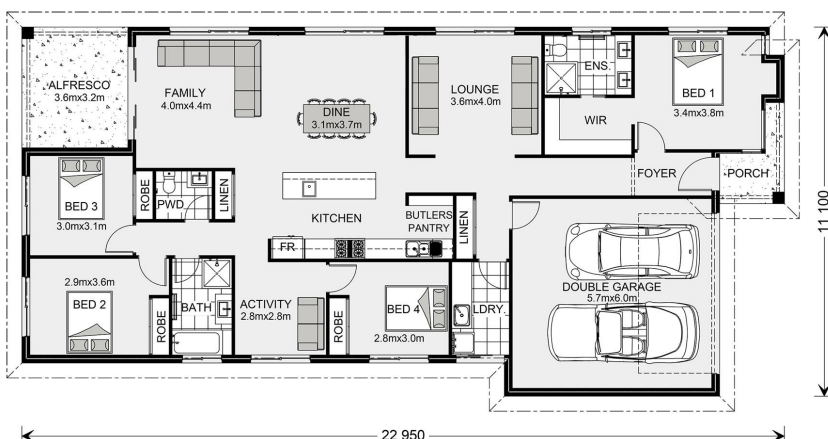

*Images and photographs may depict fixtures, finishes and features either not supplied by G.J. Gardner Homes or not included in any price stated. These items include furniture, swimming pools, pool decks, fences, landscaping - including planter boxes, retaining walls, water features, pergolas, screens and decorative landscaping items such as fencing and outdoor kitchens and barbeques. For detailed home pricing, please talk to a new homes consultant.

Welcome **home.**

G.J. Gardner. HOMES