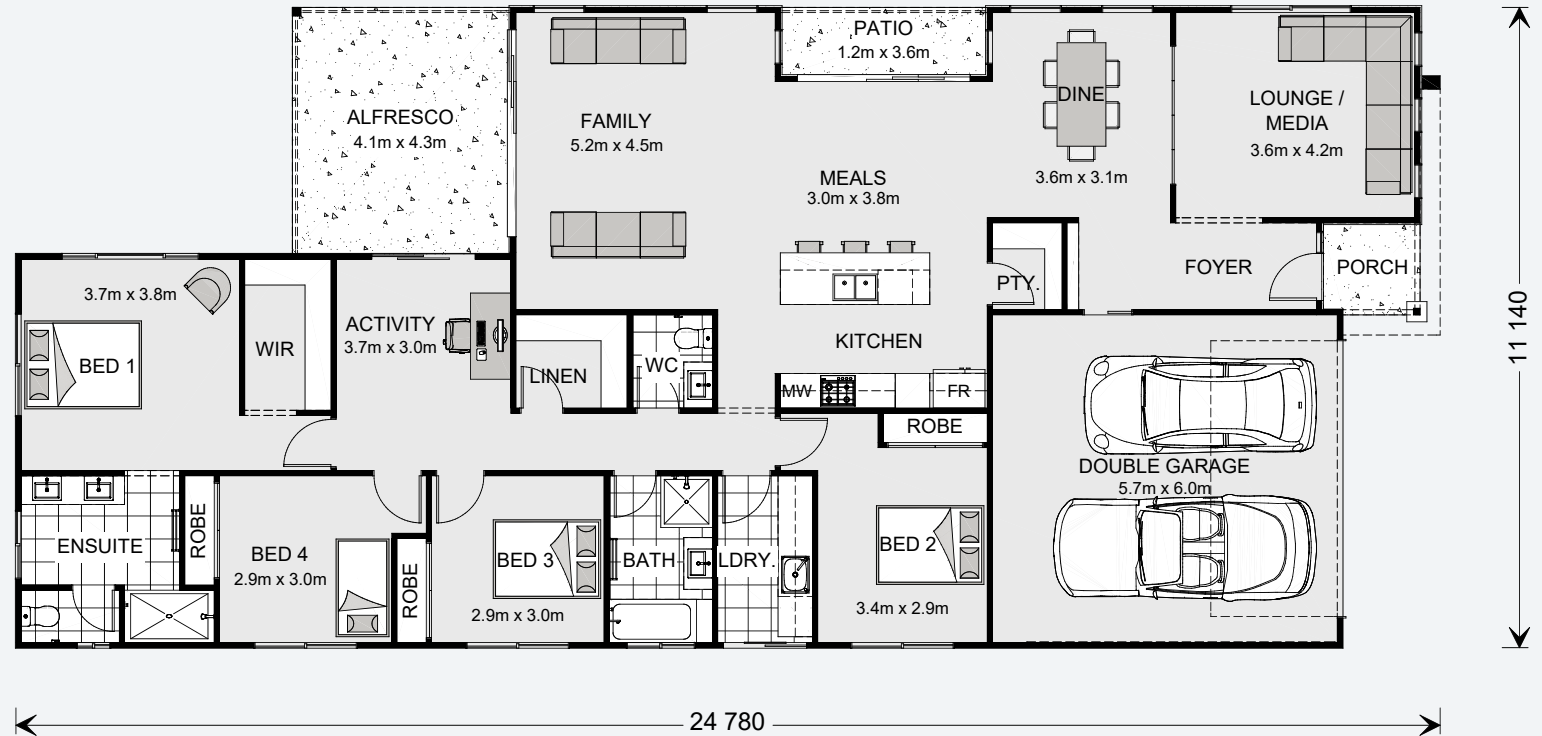

Beach

Oceanside

255

4 2.5 2

Floor Area

Living	185.5 m ²
Garage	35.3 m ²
Alfresco	16.3 m ²
Porch	2.4 m ²
Patio	4.3 m ²
Total	243.8 m²

Images in this brochure may depict landscaping, fences and upgraded fixtures, features or finishes which are not included. For availability and pricing of these items please discuss with your new home consultant.