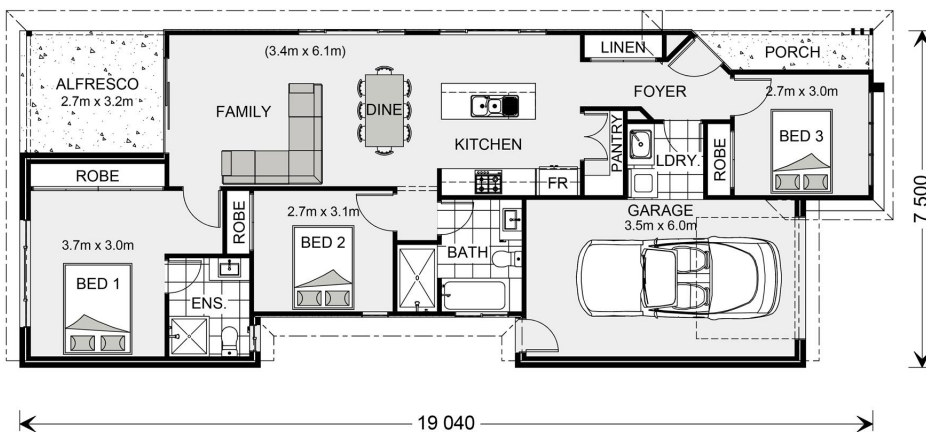

*Images and photographs may depict fixtures, finishes and features either not supplied by G.J. Gardner Homes or not included in any price stated. These items include furniture, swimming pools, pool decks, fences, landscaping - including planter boxes, retaining walls, water features, pergolas, screens and decorative landscaping items such as fencing and outdoor kitchens and barbeques. For detailed home pricing, please talk to a new homes consultant.

Welcome **home.**

G.J. Gardner. **HOMES**