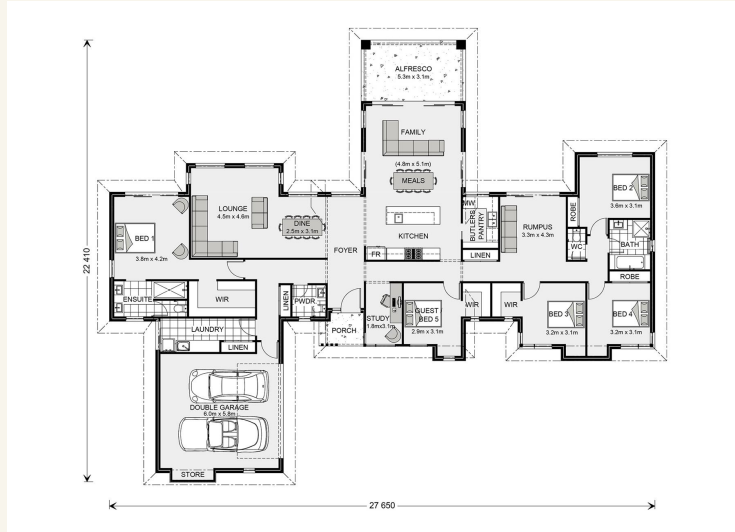

House and land package from \$686,572*

Address: 73 TBC, Karalee

Inclusions:

- +
- +
- +
- +
- +
- +

*Images and photographs may depict fixtures, finishes and features either not supplied by G.J. Gardner Homes or not included in any price stated. These items include furniture, swimming pools, pool decks, fences, landscaping - including planter boxes, retaining walls, water features, pergolas, screens and decorative landscaping items such as fencing and outdoor kitchens and barbecues. For detailed home pricing, please talk to a new homes consultant.