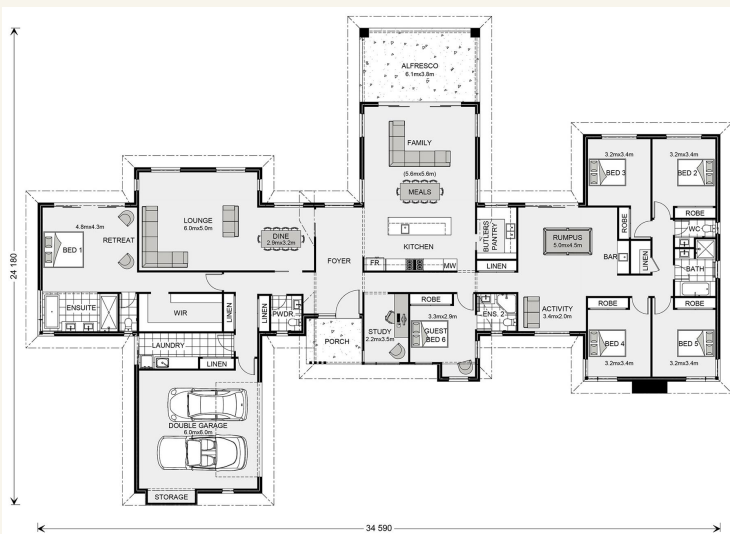

*Images and photographs may depict fixtures, finishes and features either not supplied by G.J. Gardner Homes or not included in any price stated. These items include furniture, swimming pools, pool decks, fences, landscaping - including planter boxes, retaining walls, water features, pergolas, screens and decorative landscaping items such as fencing and outdoor kitchens and barbeques. For detailed home pricing, please talk to a new homes consultant.

Welcome **home.**

G.J. Gardner. **HOMES**