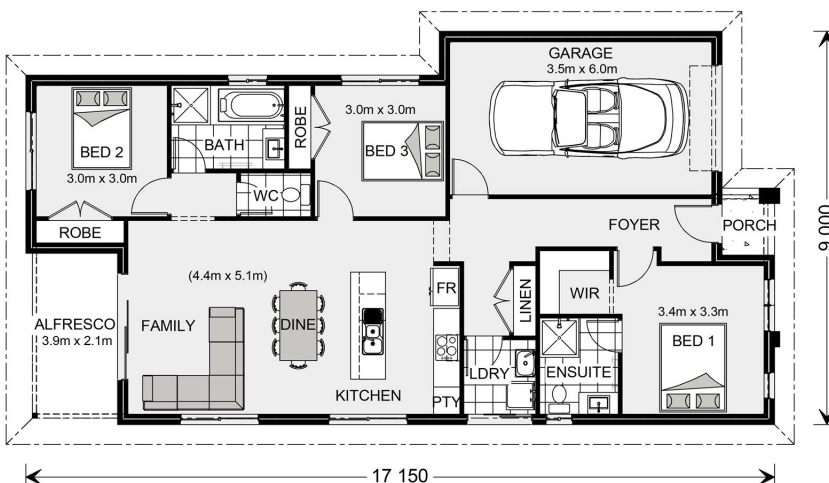

*Images and photographs may depict fixtures, finishes and features either not supplied by G.J. Gardner Homes or not included in any price stated. These items include furniture, swimming pools, pool decks, fences, landscaping - including planter boxes, retaining walls, water features, pergolas, screens and decorative landscaping items such as fencing and outdoor kitchens and barbecues. For detailed home pricing, please talk to a new homes consultant.

Welcome **home.**

G.J. Gardner. HOMES