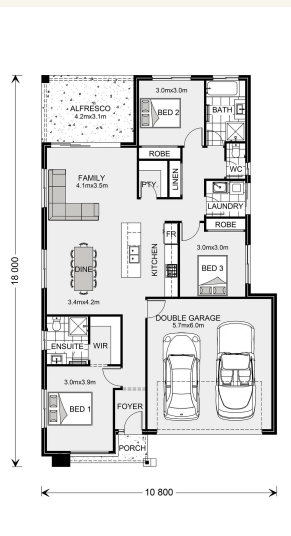

House and land package from \$552,000*

Address: 720 Wagtail Crescent , Batehaven

Inclusions:

- + GJ Gardner Standard Inclusions
- + Standard Basix & Standard Site Cost Inclusions
- + Statutory & General Fees
- + Hybrid Vinyl Planks on Main floors
- + Carpet in Bedrooms & Robes
- + Heating & Cooling