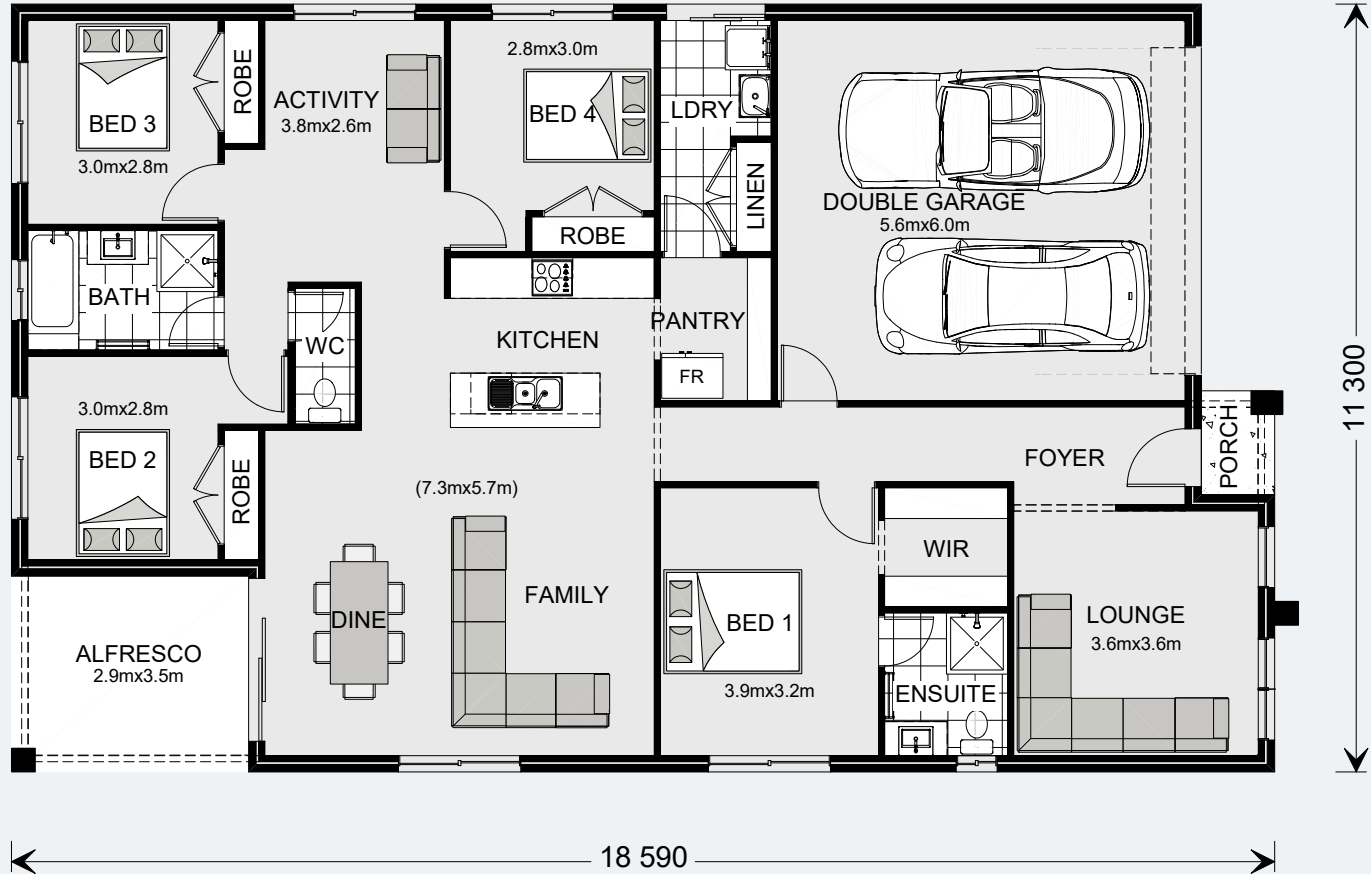

G.J. Gardner.
HOMES

Brookfield

Brookfield

187

Floor Area

Living	138.4 m ²
Garage	37.3 m ²
Alfresco	10.2 m ²
Porch	1.5 m ²
Total	187.4 m²

Images in this brochure may depict landscaping, fences and upgraded fixtures, features or finishes which are not included. For availability and pricing of these items please discuss with your new home consultant.

Brookfield

204

Floor Area

Living	155.9 m ²
Garage	36.4 m ²
Alfresco	10.1 m ²
Porch	1.7 m ²
Total	204.1 m²

Images in this brochure may depict landscaping, fences and upgraded fixtures, features or finishes which are not included. For availability and pricing of these items please discuss with your new home consultant.

Brookfield

224

Floor Area

Living	171.0 m ²
Garage	37.1 m ²
Alfresco	14.7 m ²
Porch	1.6 m ²
Total	224.4 m²

Images in this brochure may depict landscaping, fences and upgraded fixtures, features or finishes which are not included. For availability and pricing of these items please discuss with your new home consultant.