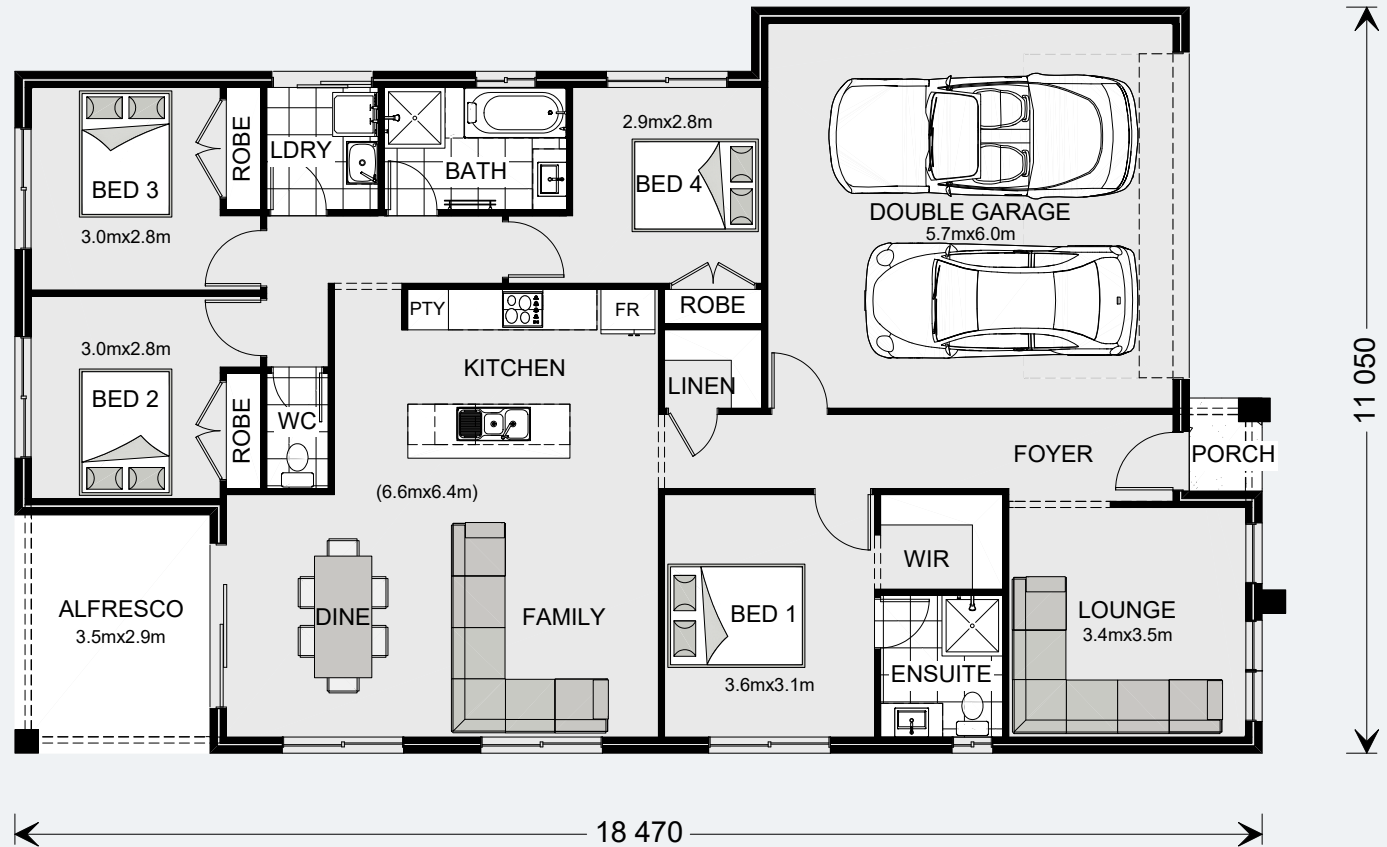

G.J. Gardner.
HOMES

Brookfield

Brookfield

187

Floor Area

Living	138.4 m ²
Garage	37.3 m ²
Alfresco	10.2 m ²
Porch	1.5 m ²
Total	187.4 m²

Images in this brochure may depict landscaping, fences and upgraded fixtures, features or finishes which are not included. For availability and pricing of these items please discuss with your new home consultant.

Brookfield

204

Floor Area

Living	155.9 m ²
Garage	36.4 m ²
Alfresco	10.1 m ²
Porch	1.7 m ²
Total	204.1 m²

Images in this brochure may depict landscaping, fences and upgraded fixtures, features or finishes which are not included. For availability and pricing of these items please discuss with your new home consultant.

Brookfield

224

Floor Area

Living	171.0 m ²
Garage	37.1 m ²
Alfresco	14.7 m ²
Porch	1.6 m ²
Total	224.4 m²

Images in this brochure may depict landscaping, fences and upgraded fixtures, features or finishes which are not included. For availability and pricing of these items please discuss with your new home consultant.