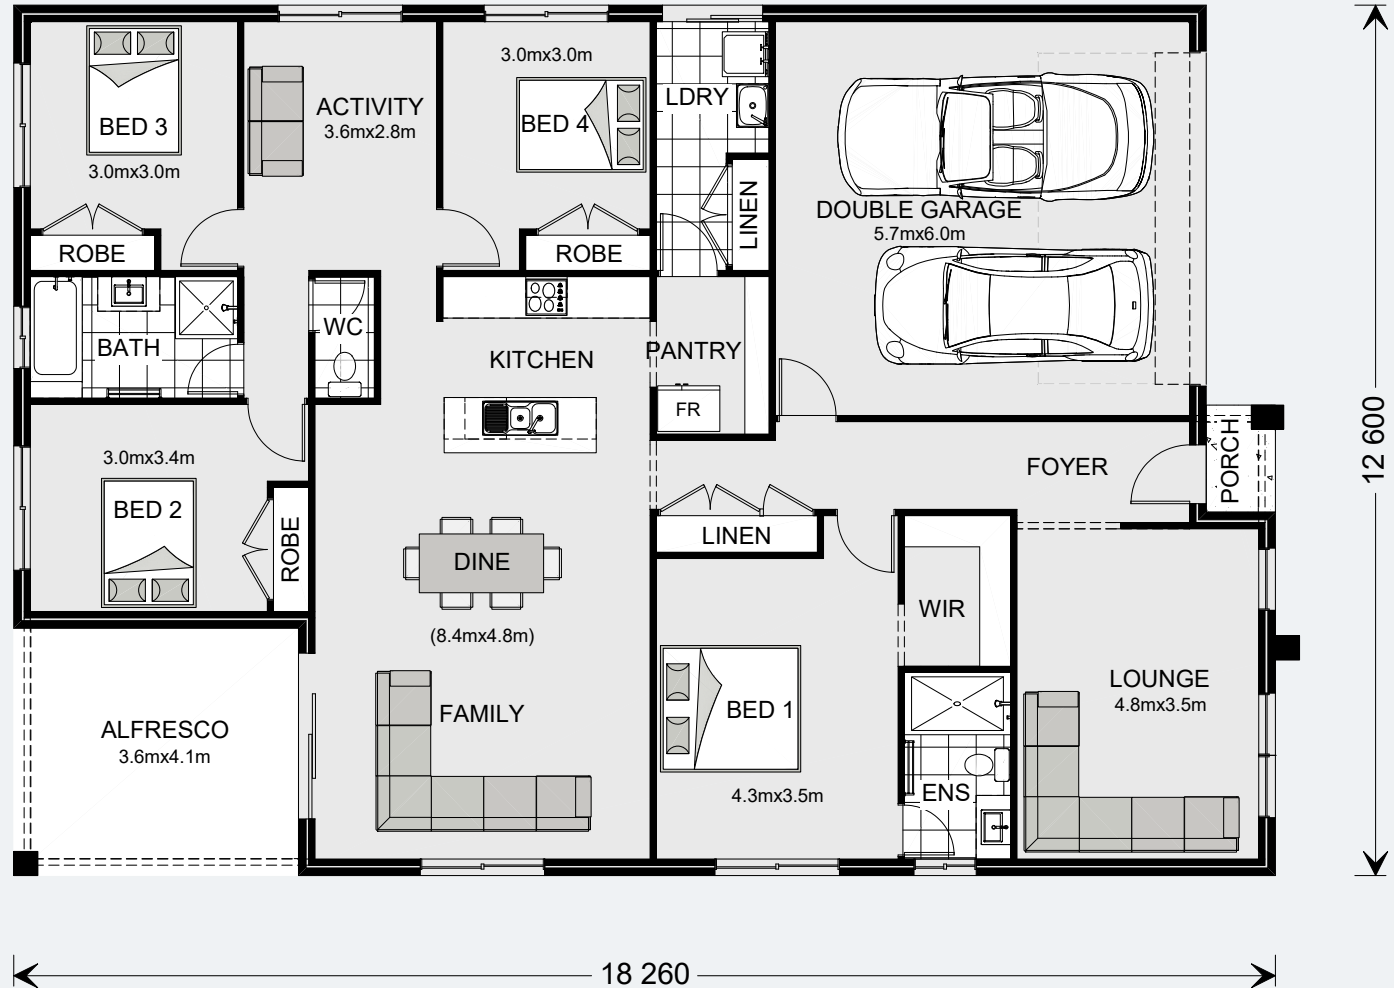

G.J. Gardner.
HOMES

Brookfield

Brookfield

187

Floor Area

Living	138.4 m ²
Garage	37.3 m ²
Alfresco	10.2 m ²
Porch	1.5 m ²
Total	187.4 m²

Images in this brochure may depict landscaping, fences and upgraded fixtures, features or finishes which are not included. For availability and pricing of these items please discuss with your new home consultant.

Brookfield

204

Floor Area

Living	155.9 m ²
Garage	36.4 m ²
Alfresco	10.1 m ²
Porch	1.7 m ²
Total	204.1 m²

Images in this brochure may depict landscaping, fences and upgraded fixtures, features or finishes which are not included. For availability and pricing of these items please discuss with your new home consultant.

Brookfield

224

Floor Area

Living	171.0 m ²
Garage	37.1 m ²
Alfresco	14.7 m ²
Porch	1.6 m ²
Total	224.4 m²

Images in this brochure may depict landscaping, fences and upgraded fixtures, features or finishes which are not included. For availability and pricing of these items please discuss with your new home consultant.