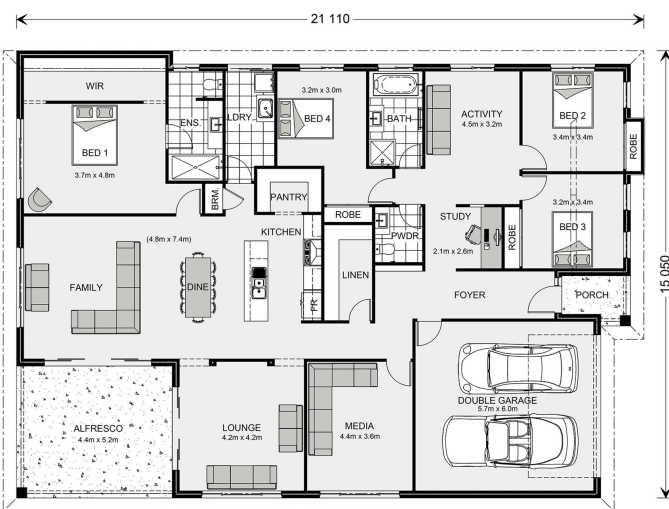

*Images and photographs may depict fixtures, finishes and features either not supplied by G.J. Gardner Homes or not included in any price stated. These items include furniture, swimming pools, pool decks, fences, landscaping - including planter boxes, retaining walls, water features, pergolas, screens and decorative landscaping items such as fencing and outdoor kitchens and barbeques. For detailed home pricing, please talk to a new homes consultant.

Welcome **home.**

G.J. Gardner. **HOMES**