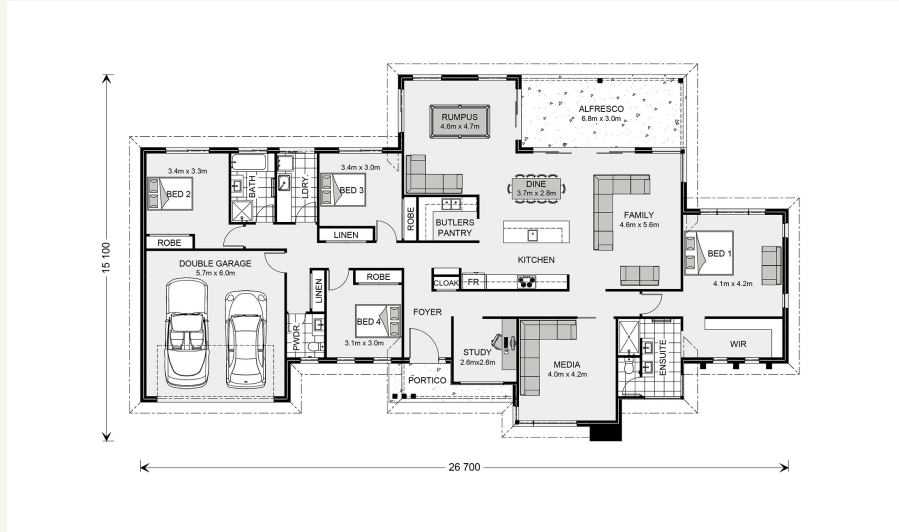

House and land package from \$1,049,693*

Address: 4, 137 Glenfinnan Court, Forest Glen

Inclusions:

- +
- +
- +
- +
- +
- +

*Images and photographs may depict fixtures, finishes and features either not supplied by G.J. Gardner Homes or not included in any price stated. These items include furniture, swimming pools, pool decks, fences, landscaping - including planter boxes, retaining walls, water features, pergolas, screens and decorative landscaping items such as fencing and outdoor kitchens and barbecues. For detailed home pricing, please talk to a new homes consultant.