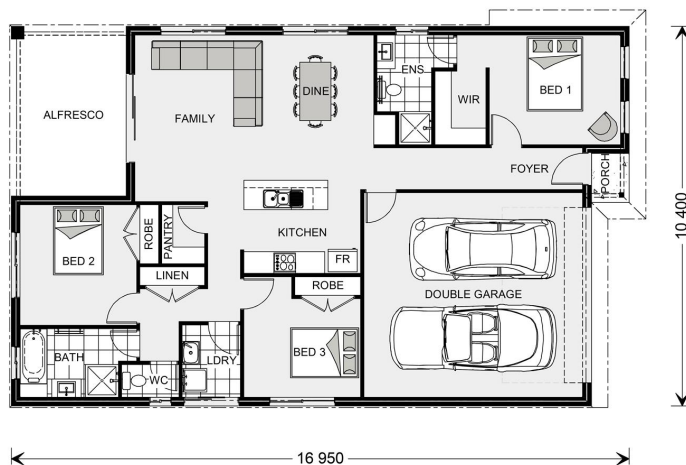

*Images and photographs may depict fixtures, finishes and features either not supplied by G.J. Gardner Homes or not included in any price stated. These items include furniture, swimming pools, pool decks, fences, landscaping - including planter boxes, retaining walls, water features, pergolas, screens and decorative landscaping items such as fencing and outdoor kitchens and barbeques. For detailed home pricing, please talk to a new homes consultant.

Welcome **home.**

G.J. Gardner. **HOMES**