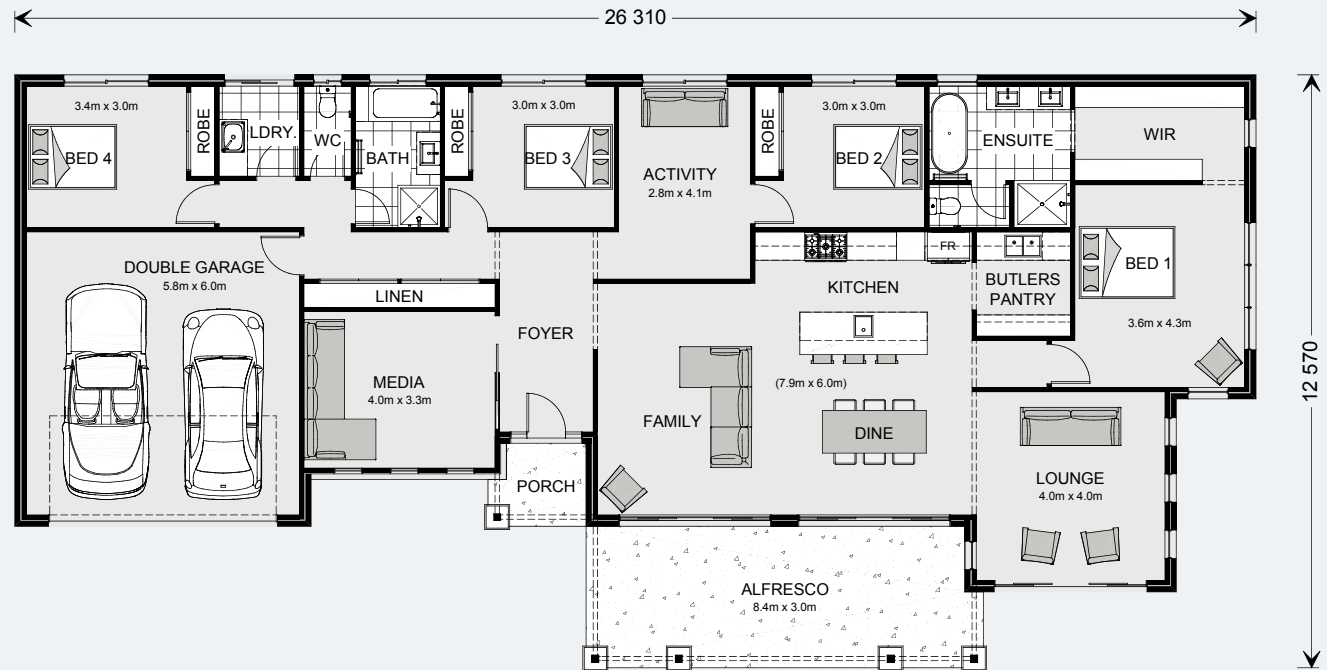

G.J. Gardner.
HOMES

Palm Cove

Palm Cove 275

 4
  2.5
  2

Floor Area

Living	208.5 m ²
Garage	37.9 m ²
Alfresco	24.7 m ²
Porch	3.4 m ²
Total	274.5 m²

Images in this brochure may depict landscaping, fences and upgraded fixtures, features or finishes which are not included. For availability and pricing of these items please discuss with your new home consultant.

Palm Cove 315

 4
  2.5
  2

Floor Area

Living	241.2 m ²
Garage	38.1 m ²
Alfresco	31.9 m ²
Porch	4.0 m ²
Total	315.2 m²

Images in this brochure may depict landscaping, fences and upgraded fixtures, features or finishes which are not included. For availability and pricing of these items please discuss with your new home consultant.