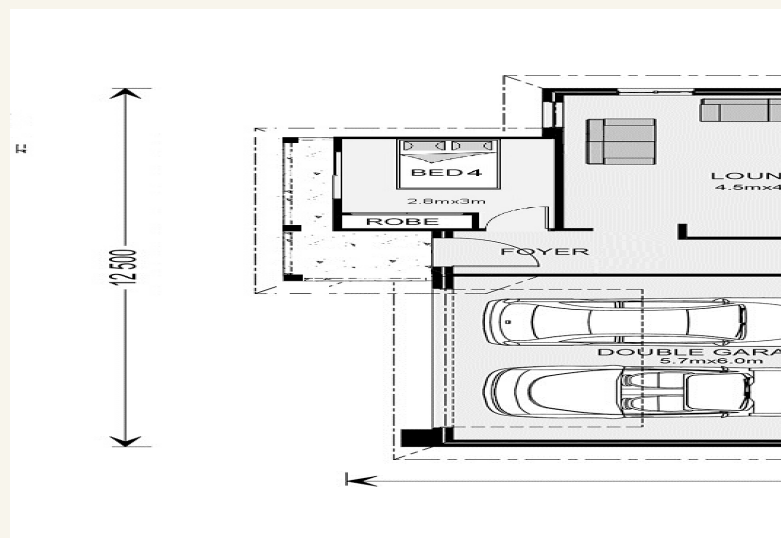

House and land package from \$536,330*

Address: 703 Wallum Circuit, Bahrs Scrub

Inclusions:

- + Daikin split system air conditioning
- + Driveway, landscaping & fencing
- + Floor coverings
- + Custom built cabinetry with soft closing doors & drawers
- + LED downlights throughout
- + Letterbox & Clothesline