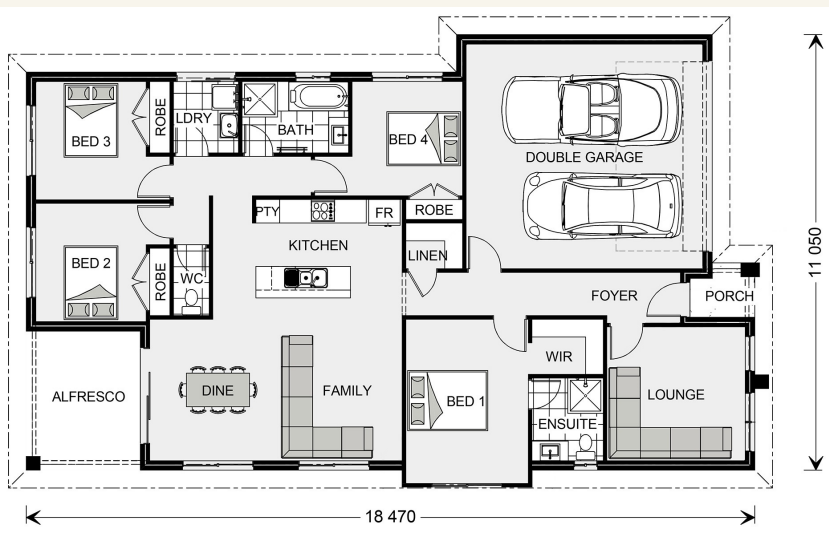

*Images and photographs may depict fixtures, finishes and features either not supplied by G.J. Gardner Homes or not included in any price stated. These items include furniture, swimming pools, pool decks, fences, landscaping - including planter boxes, retaining walls, water features, pergolas, screens and decorative landscaping items such as fencing and outdoor kitchens and barbeques. For detailed home pricing, please talk to a new homes consultant.

Welcome **home.**

G.J. Gardner. HOMES