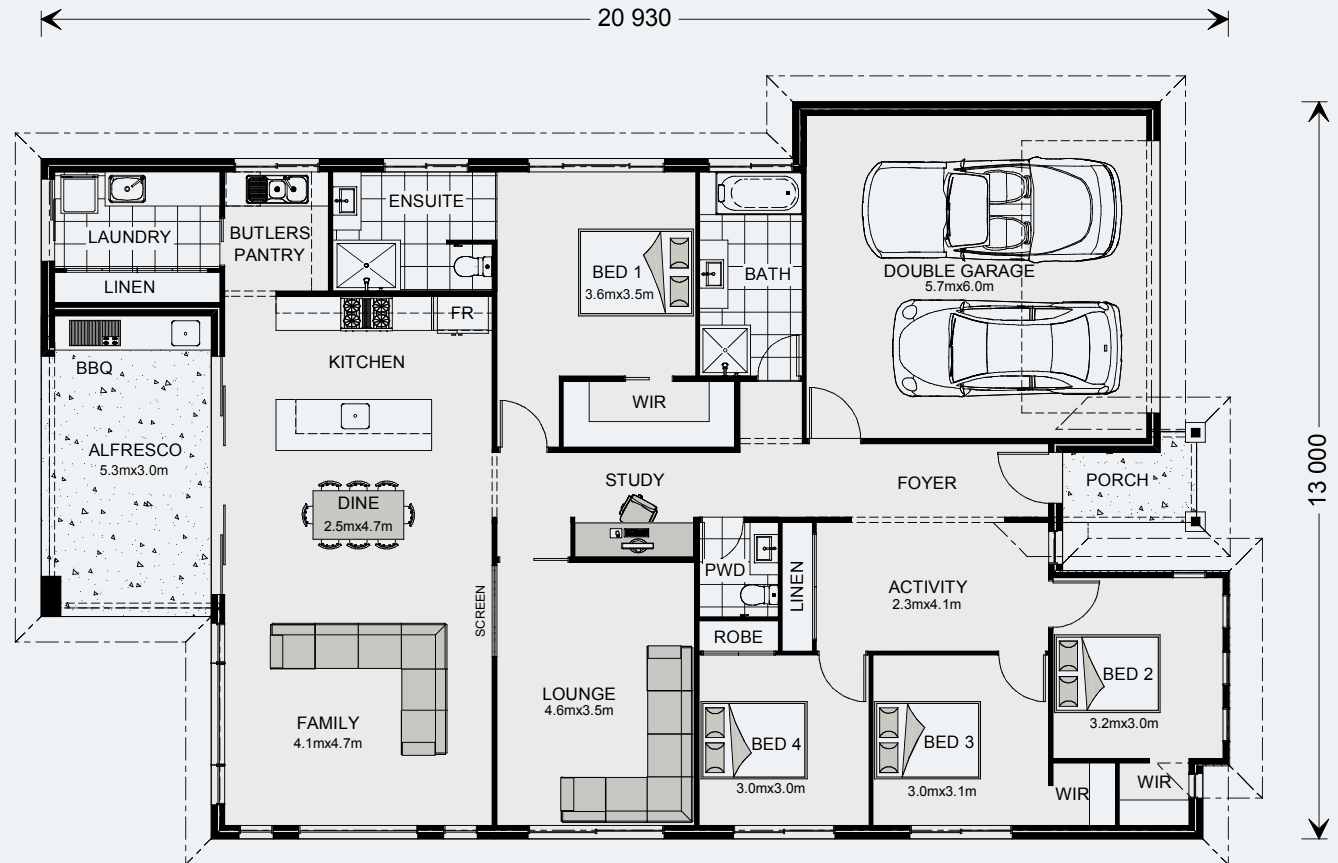

G.J. Gardner.
HOMES

Peninsula

Peninsula 236

4 | 2.5 | 2

Floor Area

Living	179.3 m ²
Garage	37.7 m ²
Alfresco	15.9 m ²
Porch	3.1 m ²
Total	236.0 m²

Images in this brochure may depict landscaping, fences and upgraded fixtures, features or finishes which are not included. For availability and pricing of these items please discuss with your new home consultant.

Peninsula 253

4 | 2.5 | 2

Floor Area

Living	194.8 m ²
Garage	37.9 m ²
Alfresco	15.9 m ²
Porch	4.1 m ²
Total	252.7 m²

Images in this brochure may depict landscaping, fences and upgraded fixtures, features or finishes which are not included. For availability and pricing of these items please discuss with your new home consultant.

Peninsula 273

4 | 2.5 | 2

Floor Area

Living	212.0 m ²
Garage	37.4 m ²
Alfresco	19.3 m ²
Porch	5.0 m ²
Total	273.7 m²

Images in this brochure may depict landscaping, fences and upgraded fixtures, features or finishes which are not included. For availability and pricing of these items please discuss with your new home consultant.

Peninsula

The Peninsula design offers individually crafted facades that will inspire you by providing a choice of homes that reflect your personal lifestyle and preferences.

The Peninsula is a stunning, spacious family home featuring three separate living zones.