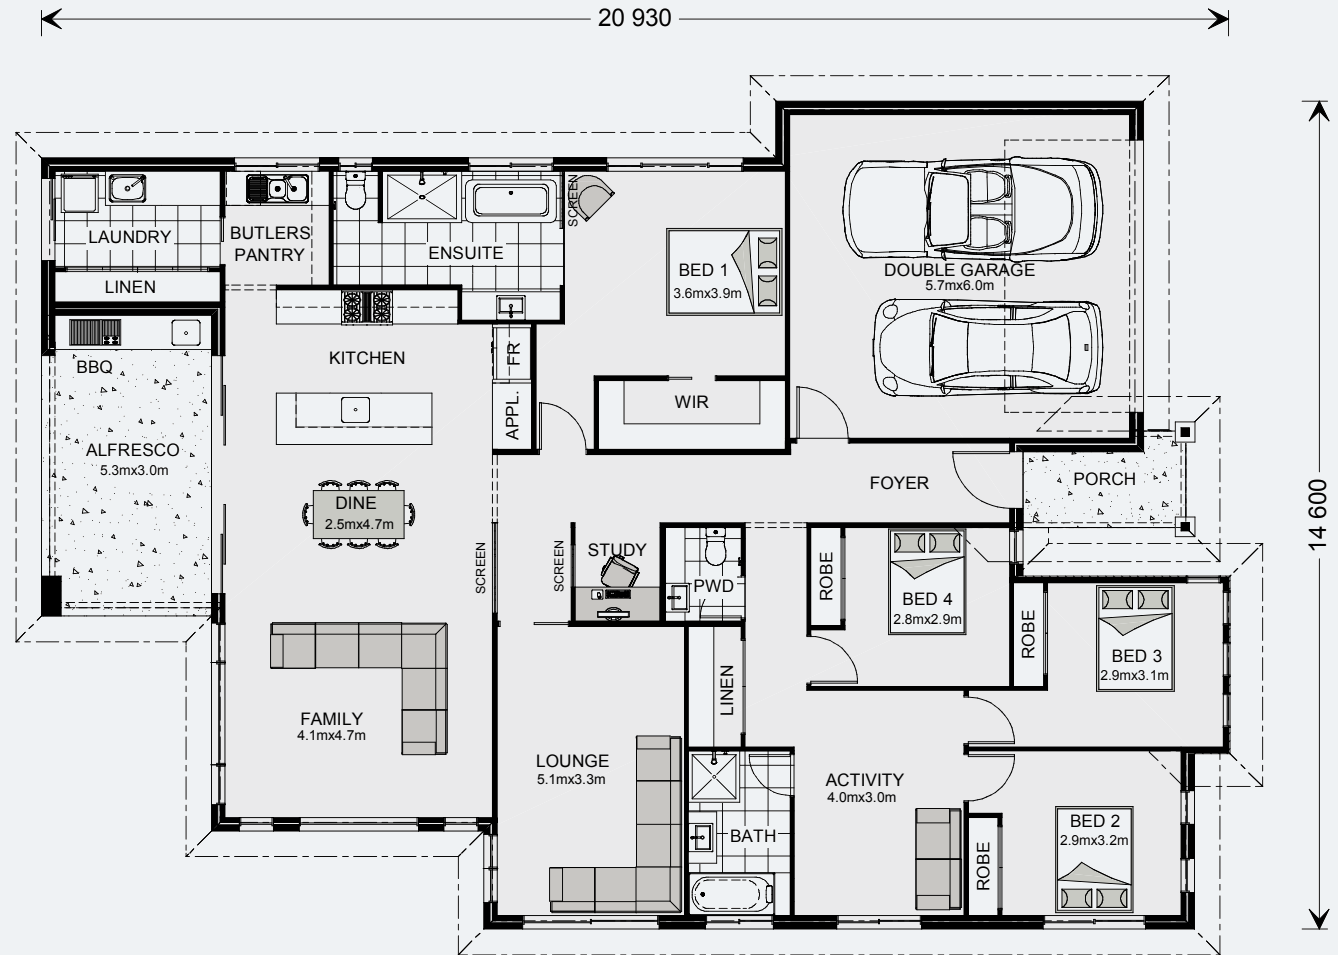

G.J. Gardner.
HOMES

Peninsula

Peninsula 236

4 | 2.5 | 2

Floor Area

Living	179.3 m ²
Garage	37.7 m ²
Alfresco	15.9 m ²
Porch	3.1 m ²
Total	236.0 m²

Images in this brochure may depict landscaping, fences and upgraded fixtures, features or finishes which are not included. For availability and pricing of these items please discuss with your new home consultant.

Peninsula 253

4 | 2.5 | 2

Floor Area

Living	194.8 m ²
Garage	37.9 m ²
Alfresco	15.9 m ²
Porch	4.1 m ²
Total	252.7 m²

Images in this brochure may depict landscaping, fences and upgraded fixtures, features or finishes which are not included. For availability and pricing of these items please discuss with your new home consultant.

Peninsula 273

4 | 2.5 | 2

Floor Area

Living	212.0 m ²
Garage	37.4 m ²
Alfresco	19.3 m ²
Porch	5.0 m ²
Total	273.7 m²

Images in this brochure may depict landscaping, fences and upgraded fixtures, features or finishes which are not included. For availability and pricing of these items please discuss with your new home consultant.

Peninsula

The Peninsula design offers individually crafted facades that will inspire you by providing a choice of homes that reflect your personal lifestyle and preferences.

The Peninsula is a stunning, spacious family home featuring three separate living zones.