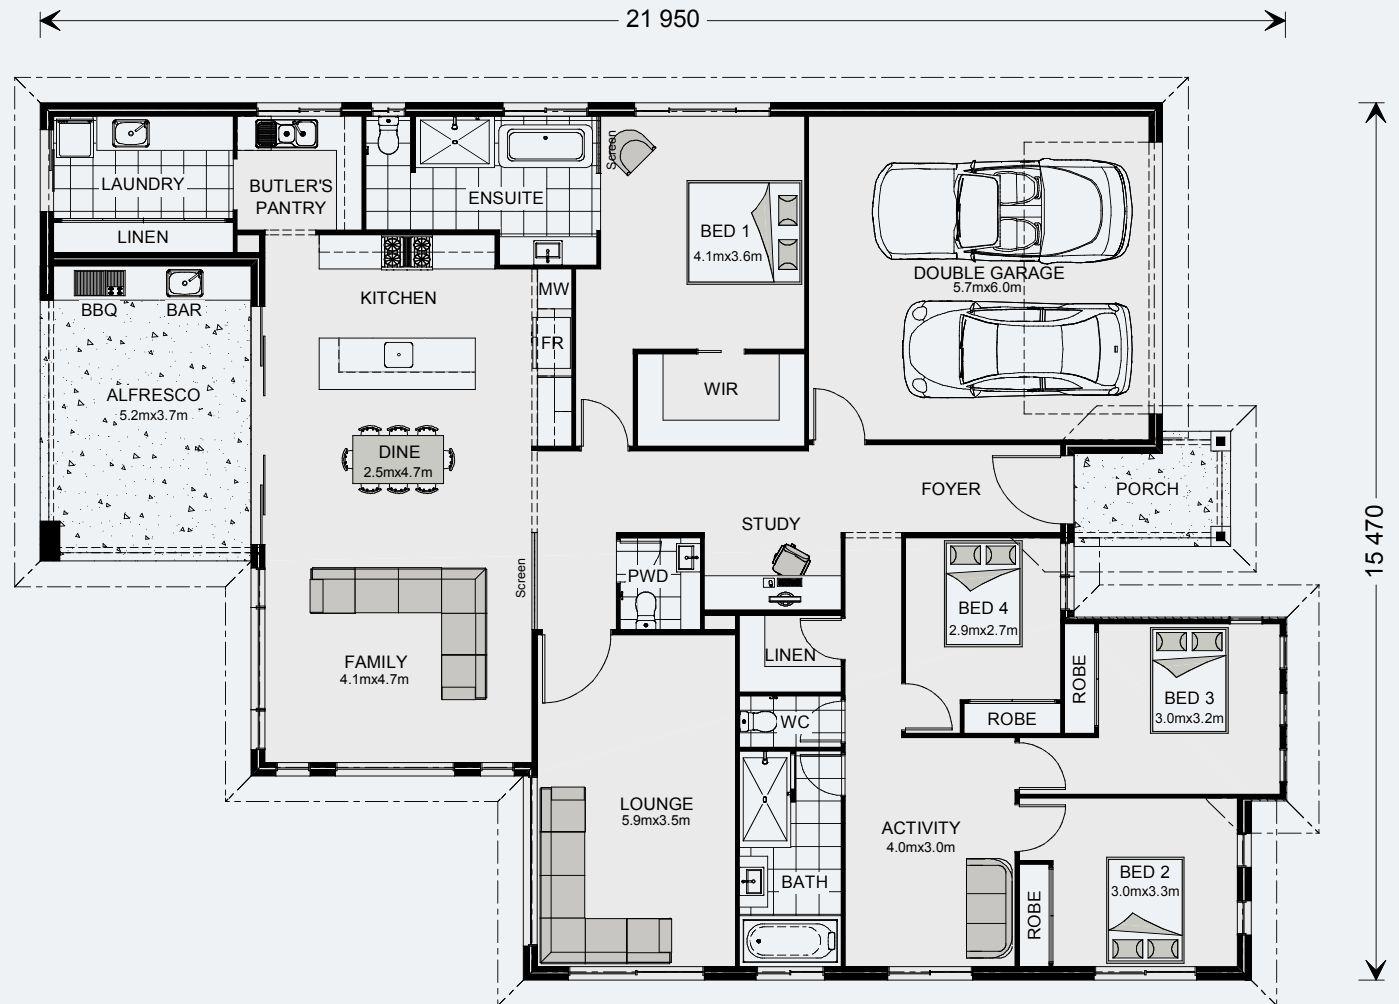

G.J. Gardner.
HOMES

Peninsula

Peninsula 236

4 | 2.5 | 2

Floor Area

Living	179.3 m ²
Garage	37.7 m ²
Alfresco	15.9 m ²
Porch	3.1 m ²
Total	236.0 m²

Images in this brochure may depict landscaping, fences and upgraded fixtures, features or finishes which are not included. For availability and pricing of these items please discuss with your new home consultant.

Peninsula 253

4 | 2.5 | 2

Floor Area

Living	194.8 m ²
Garage	37.9 m ²
Alfresco	15.9 m ²
Porch	4.1 m ²
Total	252.7 m²

Images in this brochure may depict landscaping, fences and upgraded fixtures, features or finishes which are not included. For availability and pricing of these items please discuss with your new home consultant.

Peninsula 273

4 | 2.5 | 2

Floor Area

Living	212.0 m ²
Garage	37.4 m ²
Alfresco	19.3 m ²
Porch	5.0 m ²
Total	273.7 m²

Images in this brochure may depict landscaping, fences and upgraded fixtures, features or finishes which are not included. For availability and pricing of these items please discuss with your new home consultant.

Peninsula

The Peninsula design offers individually crafted facades that will inspire you by providing a choice of homes that reflect your personal lifestyle and preferences.

The Peninsula is a stunning, spacious family home featuring three separate living zones.