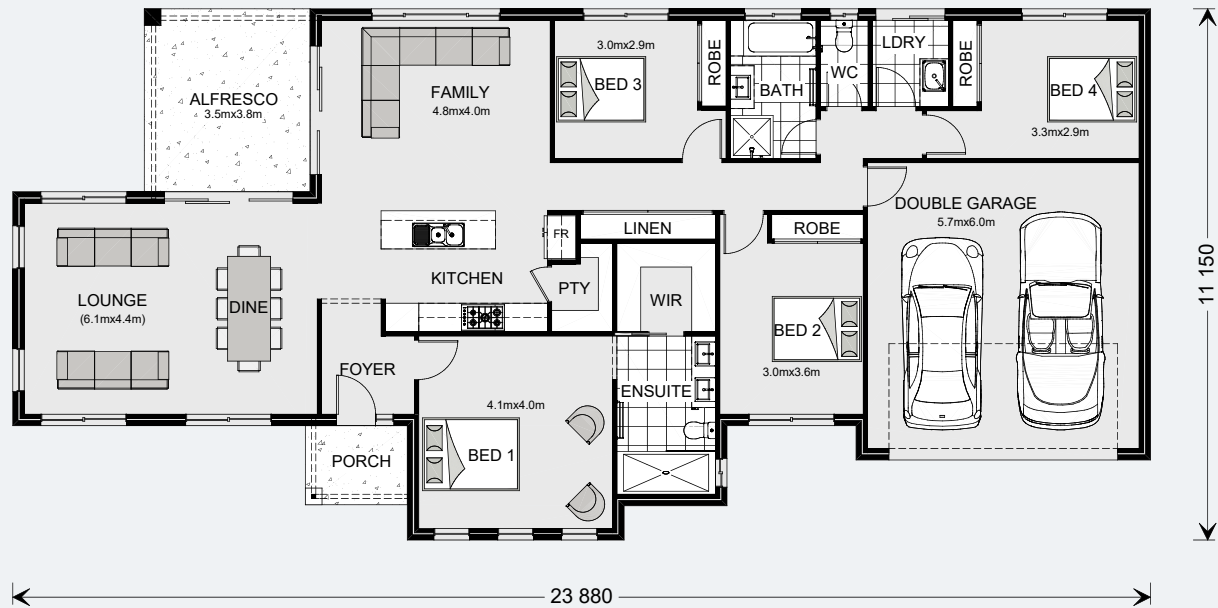

Rothbury 208

4 | 2 | 2

Floor Area

Living	156.1 m ²
Garage	37.1 m ²
Alfresco	13.0 m ²
Porch	2.0 m ²
Total	208.2 m²

Images in this brochure may depict landscaping, fences and upgraded fixtures, features or finishes which are not included. For availability and pricing of these items please discuss with your new home consultant.

Rothbury 221

4 | 2 | 2

Floor Area

Living	166.7 m ²
Garage	37.2 m ²
Alfresco	13.4 m ²
Porch	3.6 m ²
Total	220.9 m²

Images in this brochure may depict landscaping, fences and upgraded fixtures, features or finishes which are not included. For availability and pricing of these items please discuss with your new home consultant.