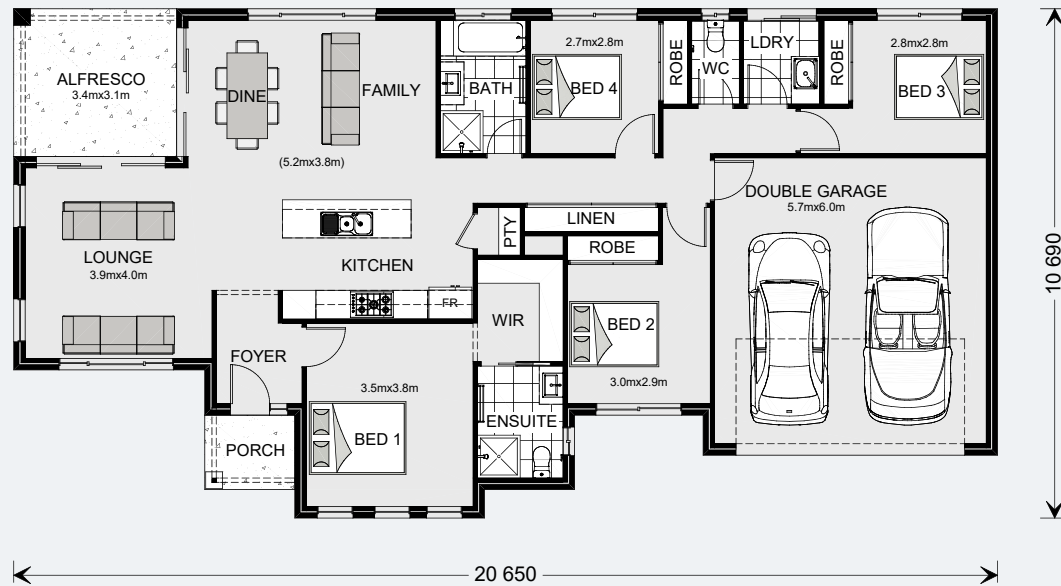

G.J. Gardner.
HOMES

Rothbury

Rothbury 192

 4 |
  2 |
  2

Floor Area

Living	141.2 m ²
Garage	37.3 m ²
Alfresco	10.6 m ²
Porch	2.9 m ²
Total	192.0 m²

Images in this brochure may depict landscaping, fences and upgraded fixtures, features or finishes which are not included. For availability and pricing of these items please discuss with your new home consultant.

Rothbury 208

4 | 2 | 2

Floor Area

Living	156.1 m ²
Garage	37.1 m ²
Alfresco	13.0 m ²
Porch	2.0 m ²
Total	208.2 m²

Images in this brochure may depict landscaping, fences and upgraded fixtures, features or finishes which are not included. For availability and pricing of these items please discuss with your new home consultant.

Rothbury 221

4 | 2 | 2

Floor Area

Living	166.7 m ²
Garage	37.2 m ²
Alfresco	13.4 m ²
Porch	3.6 m ²
Total	220.9 m²

Images in this brochure may depict landscaping, fences and upgraded fixtures, features or finishes which are not included. For availability and pricing of these items please discuss with your new home consultant.