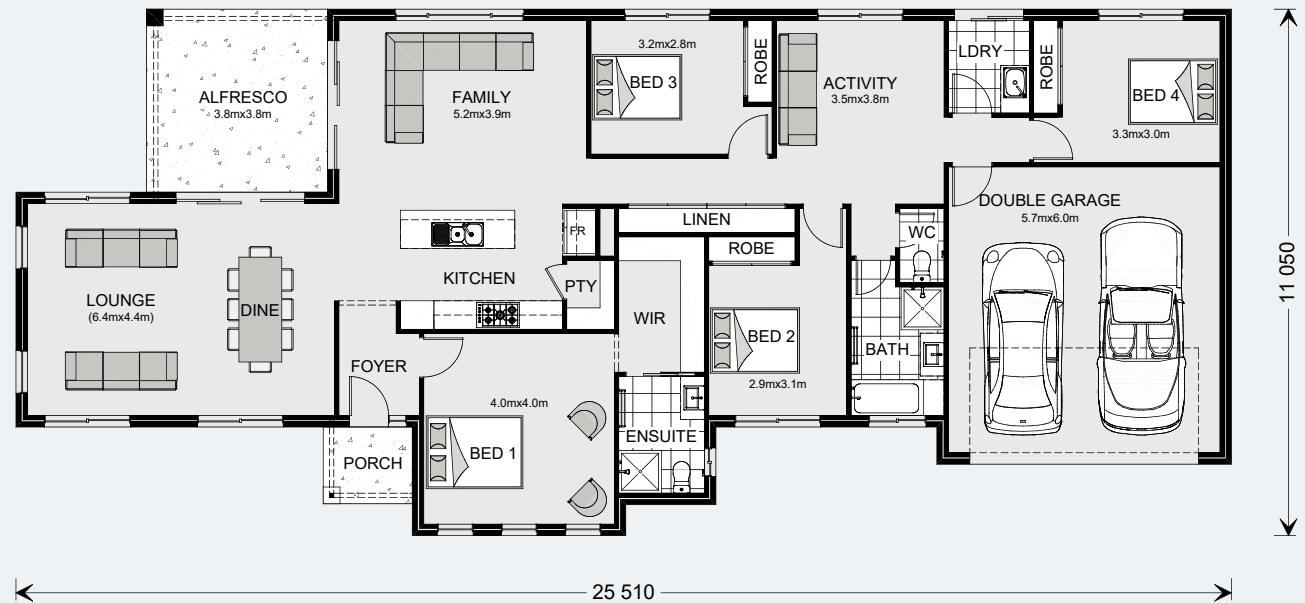

Rothbury 208

4 | 2 | 2

Floor Area

Living	156.1 m ²
Garage	37.1 m ²
Alfresco	13.0 m ²
Porch	2.0 m ²
Total	208.2 m²

Images in this brochure may depict landscaping, fences and upgraded fixtures, features or finishes which are not included. For availability and pricing of these items please discuss with your new home consultant.

Rothbury 221

4 | 2 | 2

Floor Area

Living	166.7 m ²
Garage	37.2 m ²
Alfresco	13.4 m ²
Porch	3.6 m ²
Total	220.9 m²

Images in this brochure may depict landscaping, fences and upgraded fixtures, features or finishes which are not included. For availability and pricing of these items please discuss with your new home consultant.

Rothbury 234

4 | 2 | 2

Floor Area

Living	179.4 m ²
Garage	37.3 m ²
Alfresco	14.6 m ²
Porch	3.0 m ²
Total	234.3 m²

Images in this brochure may depict landscaping, fences and upgraded fixtures, features or finishes which are not included. For availability and pricing of these items please discuss with your new home consultant.