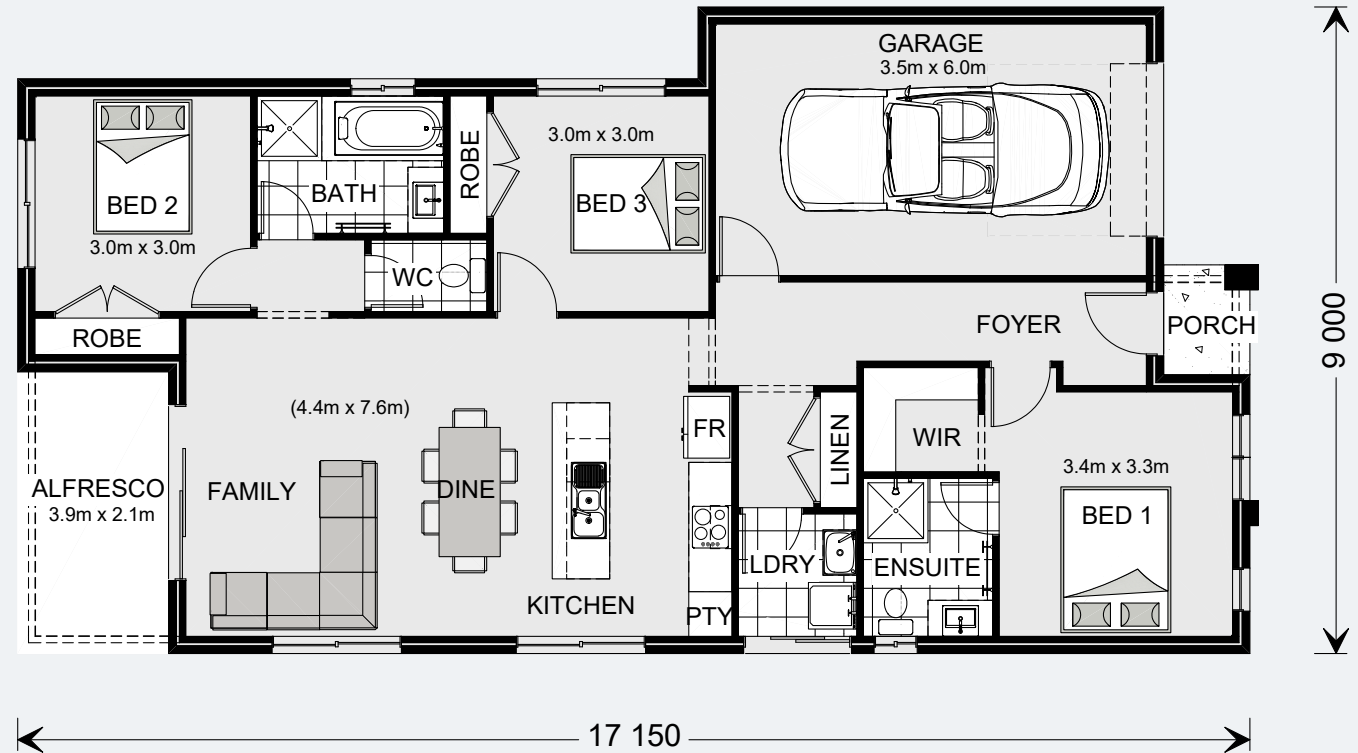

G.J. Gardner.
HOMES

Stonehaven

Stonehaven

140

3 2 1

Floor Area

Living	107.0 m ²
Garage	23.6 m ²
Alfresco	8.2 m ²
Porch	1.8 m ²
Total	140.6 m²

Images in this brochure may depict landscaping, fences and upgraded fixtures, features or finishes which are not included. For availability and pricing of these items please discuss with your new home consultant.

Stonehaven

153

3 2 1

Floor Area

Living	119.3 m ²
Garage	22.0 m ²
Alfresco	9.4 m ²
Porch	2.4 m ²
Total	153.1 m²

Images in this brochure may depict landscaping, fences and upgraded fixtures, features or finishes which are not included. For availability and pricing of these items please discuss with your new home consultant.

The design includes four bedrooms, activity room, a lounge and/or media room with adjacent study at the front of the home, and a spacious master bedroom with ensuite and walk-in robe to the rear.

At the heart of the home is a stylish kitchen with butler's pantry and breakfast bar, that overlooks the dining area and family room. Here, large stacker doors open on two sides for a seamless connection between internal and external living spaces.