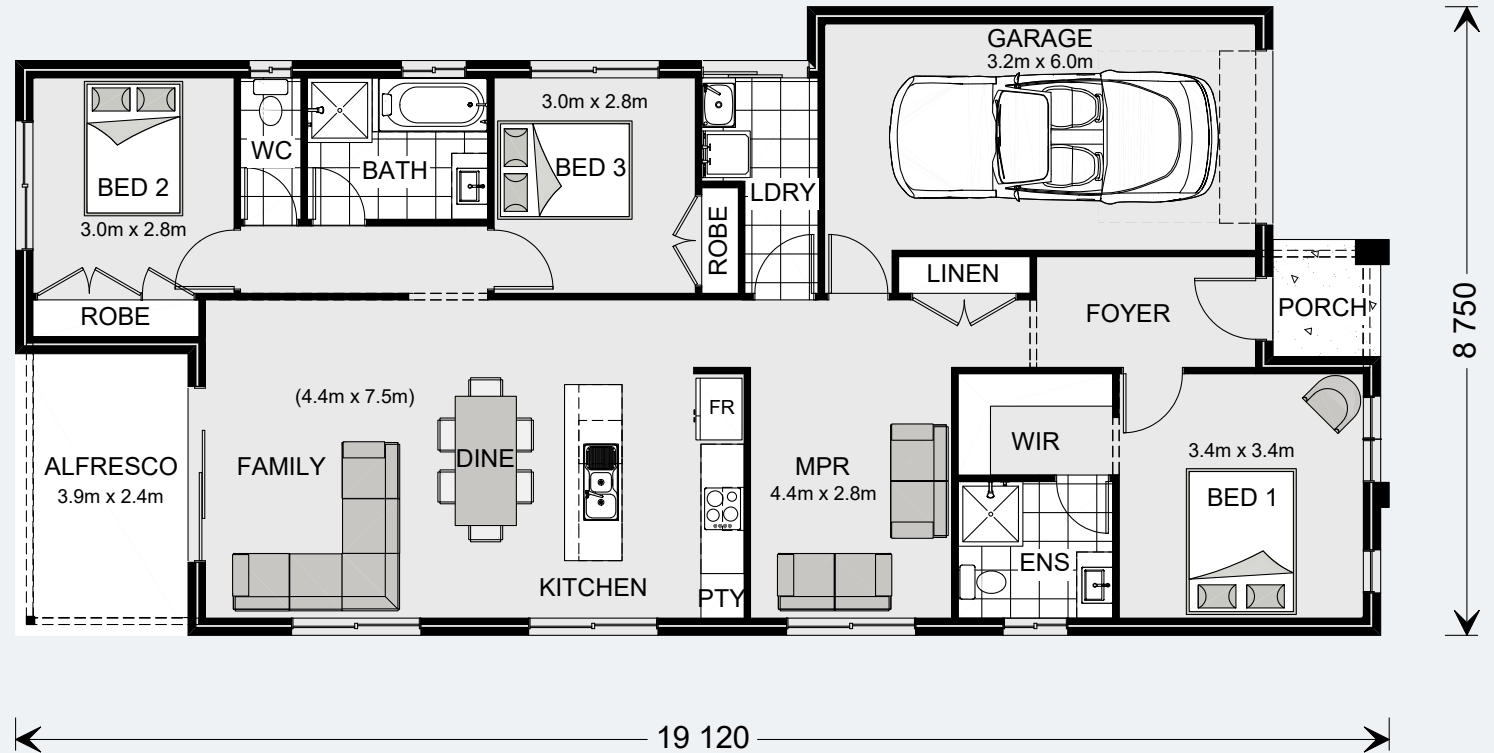

G.J. Gardner.
HOMES

Stonehaven

Stonehaven

140

3 2 1

Floor Area

Living	107.0 m ²
Garage	23.6 m ²
Alfresco	8.2 m ²
Porch	1.8 m ²
Total	140.6 m²

Images in this brochure may depict landscaping, fences and upgraded fixtures, features or finishes which are not included. For availability and pricing of these items please discuss with your new home consultant.

Stonehaven

153

3 2 1

Floor Area

Living	119.3 m ²
Garage	22.0 m ²
Alfresco	9.4 m ²
Porch	2.4 m ²
Total	153.1 m²

Images in this brochure may depict landscaping, fences and upgraded fixtures, features or finishes which are not included. For availability and pricing of these items please discuss with your new home consultant.

The design includes four bedrooms, activity room, a lounge and/or media room with adjacent study at the front of the home, and a spacious master bedroom with ensuite and walk-in robe to the rear.

At the heart of the home is a stylish kitchen with butler's pantry and breakfast bar, that overlooks the dining area and family room. Here, large stacker doors open on two sides for a seamless connection between internal and external living spaces.