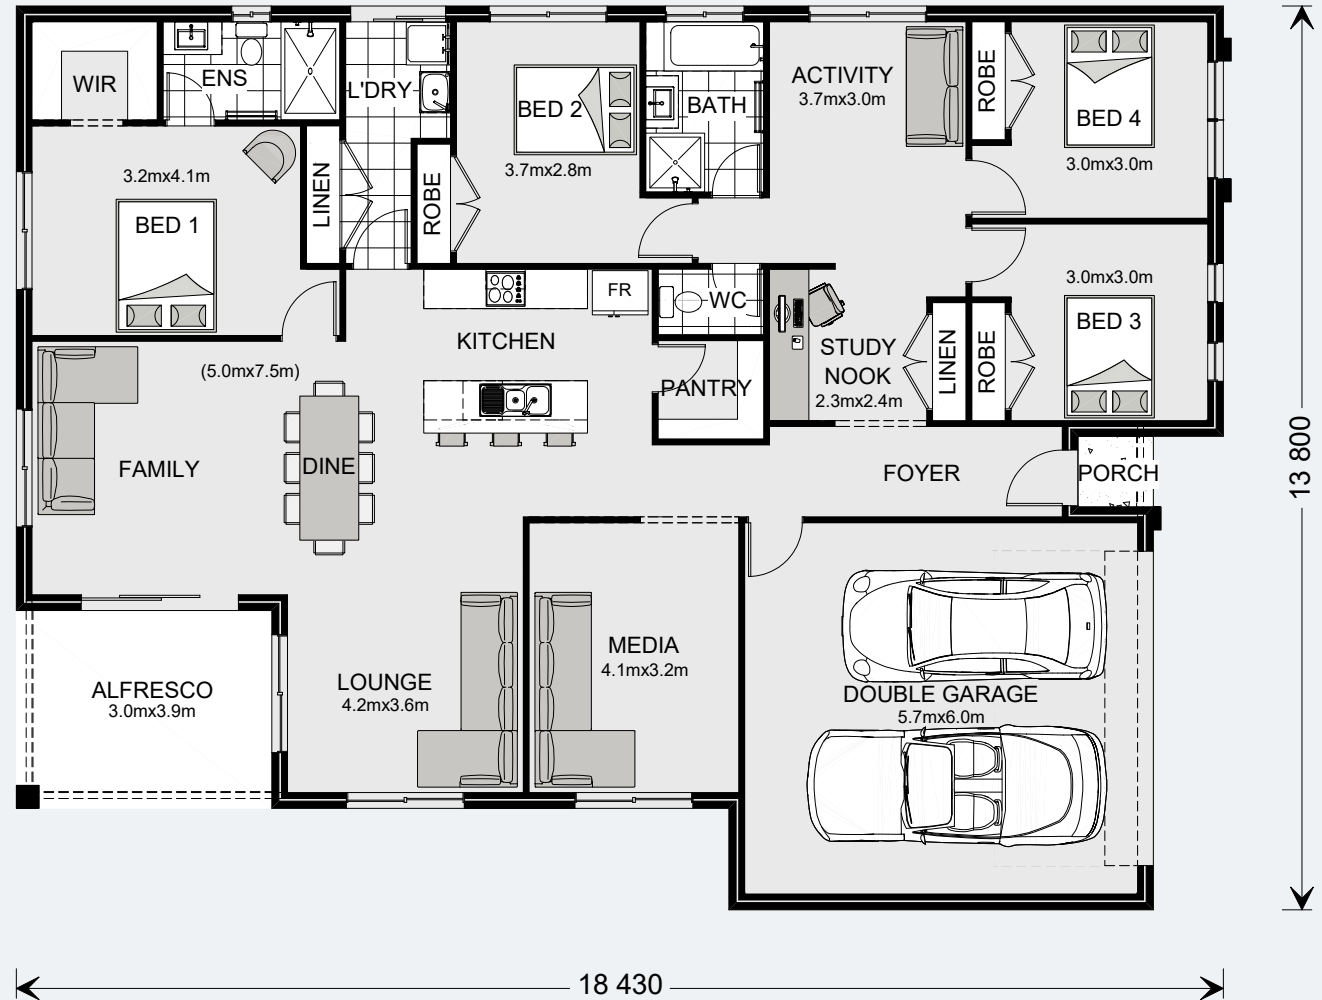

G.J. Gardner.
HOMES

La Trobe

La Trobe 253

4 | 2 | 2

Floor Area

Living	197.8 m ²
Garage	37.2 m ²
Alfresco	16.5 m ²
Porch	1.5 m ²
Total	253.0 m²

Images in this brochure may depict landscaping, fences and upgraded fixtures, features or finishes which are not included. For availability and pricing of these items please discuss with your new home consultant.

La Trobe 230

4 | 2 | 2

Floor Area

Living	179.4 m ²
Garage	37.5 m ²
Alfresco	11.8 m ²
Porch	1.2 m ²
Total	229.9 m²

Images in this brochure may depict landscaping, fences and upgraded fixtures, features or finishes which are not included. For availability and pricing of these items please discuss with your new home consultant.

The master suite is positioned to the rear of the home away from the other bedrooms for privacy, creating a quiet retreat, while a dedicated kids' zone includes three bedrooms centred around an activity room, built-in study and stylish bathroom.