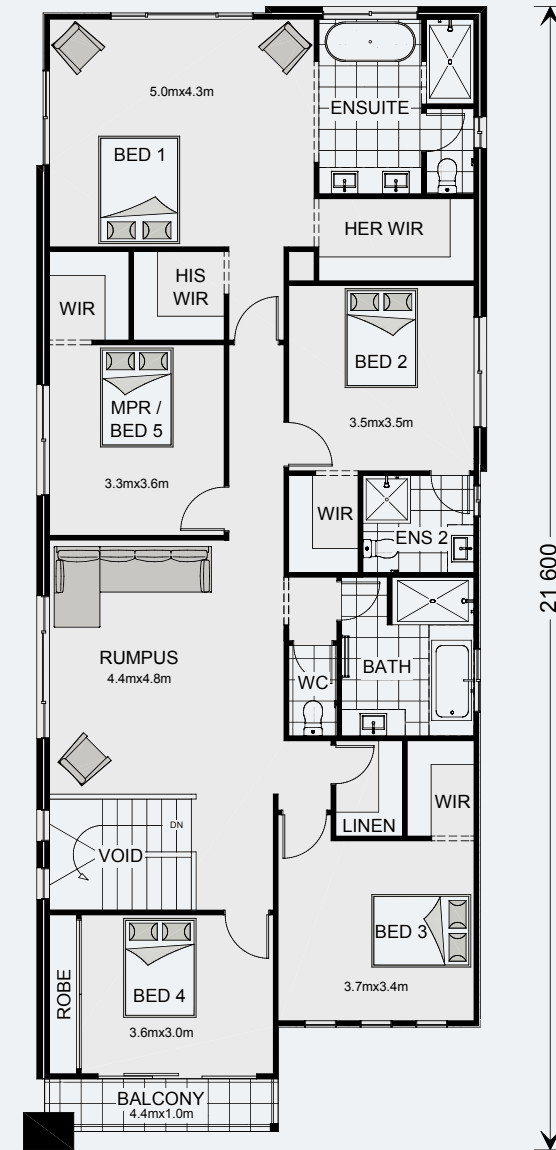

Coogee 362

5 3.5 2

Ground Floor

Living	138.7 m ²
Garage	37.2 m ²
Alfresco	13.0 m ²
Porch	3.3 m ²
Total	192.4 m²

Upper Floor

Living	159.9 m ²
Void	5.6 m ²
Balcony	4.4 m ²
Total	169.9 m²
Grand Total	362.3 m²