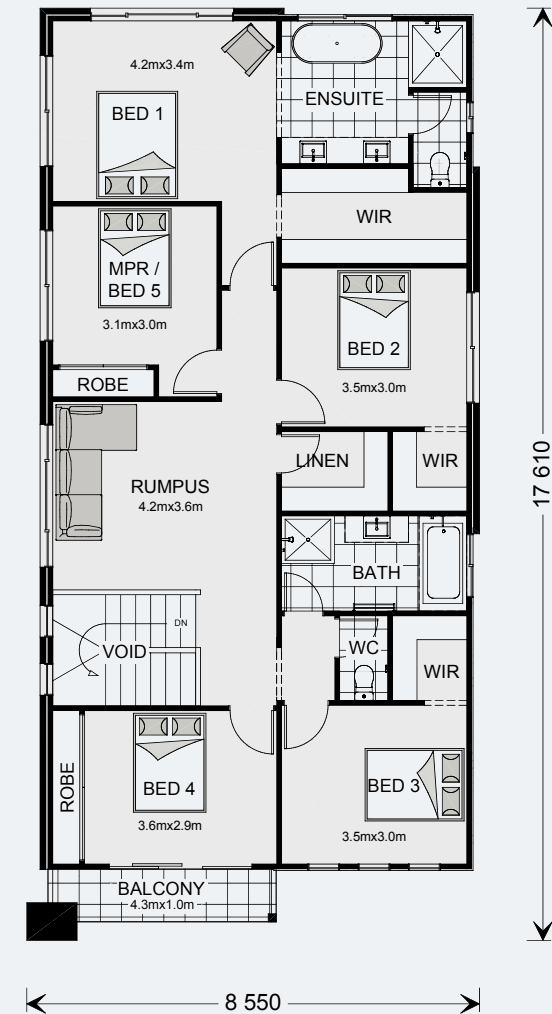

G.J. Gardner.
HOMES

Coogee

Coogee 291

5 | 2.5 | 2

Ground Floor

Living	101.7 m ²
Garage	37.8 m ²
Alfresco	11.1 m ²
Porch	2.9 m ²
Total	153.5 m²

Upper Floor

Living	127.3 m ²
Void	5.7 m ²
Balcony	4.3 m ²
Total	137.3 m²
Grand Total	290.8 m²

Coogee 333

5 | 2.5 | 2

Ground Floor

Living	119.6 m ²
Garage	37.7 m ²
Alfresco	12.0 m ²
Porch	3.9 m ²
Total	173.2 m²

Upper Floor

Living	148.9 m ²
Void	5.2 m ²
Balcony	5.3 m ²
Total	159.4 m²
Grand Total	332.6 m²