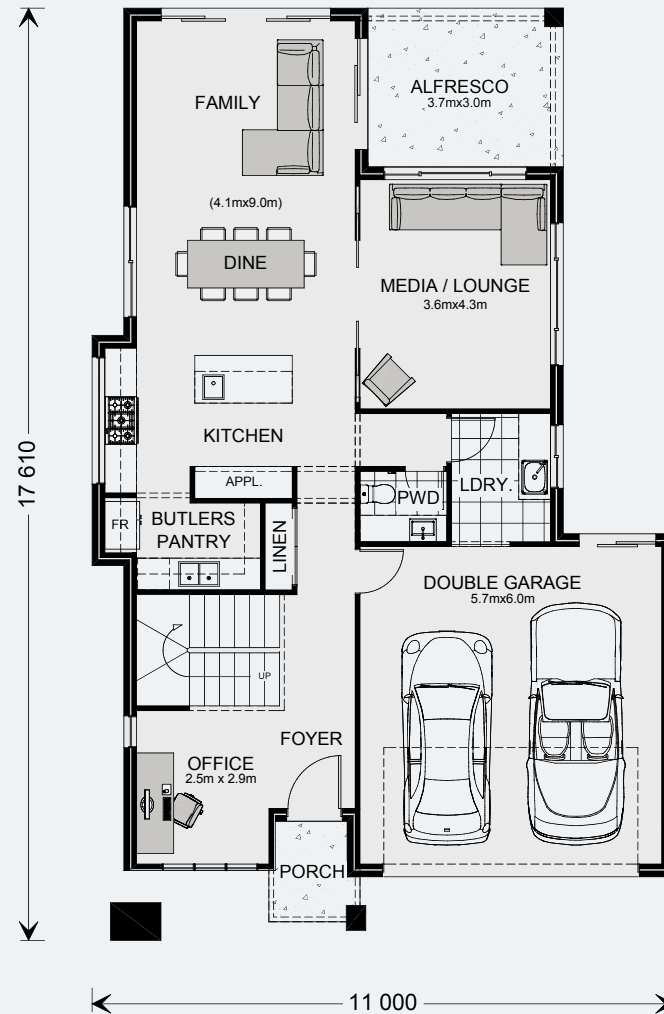

G.J. Gardner.
HOMES

Coogee

Coogee 291

5 | 2.5 | 2

Ground Floor

Living	101.7 m ²
Garage	37.8 m ²
Alfresco	11.1 m ²
Porch	2.9 m ²
Total	153.5 m²

Upper Floor

Living	127.3 m ²
Void	5.7 m ²
Balcony	4.3 m ²
Total	137.3 m²
Grand Total	290.8 m²

Coogee 333

5 | 2.5 | 2

Ground Floor

Living	119.6 m ²
Garage	37.7 m ²
Alfresco	12.0 m ²
Porch	3.9 m ²
Total	173.2 m²

Upper Floor

Living	148.9 m ²
Void	5.2 m ²
Balcony	5.3 m ²
Total	159.4 m²
Grand Total	332.6 m²