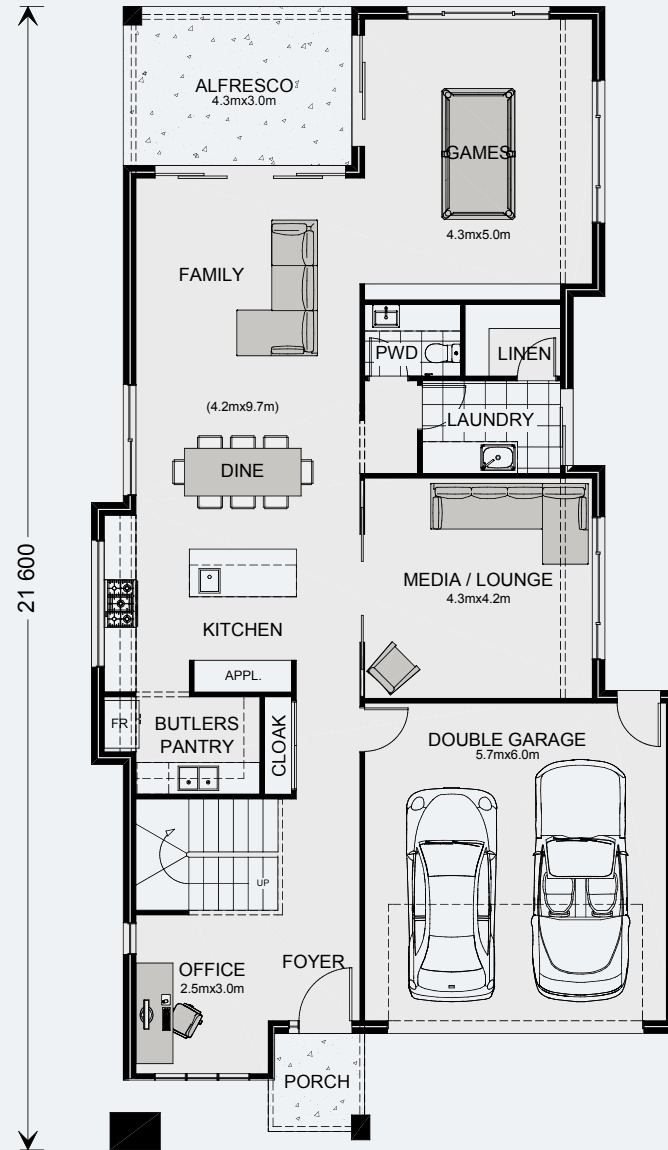

Coogee 333

5 | 2.5 | 2

Ground Floor

Living	119.6 m ²
Garage	37.7 m ²
Alfresco	12.0 m ²
Porch	3.9 m ²
Total	173.2 m²

Upper Floor

Living	148.9 m ²
Void	5.2 m ²
Balcony	5.3 m ²
Total	159.4 m²
Grand Total	332.6 m²

Coogee 362

5 3.5 2

Ground Floor

Living	138.7 m ²
Garage	37.2 m ²
Alfresco	13.0 m ²
Porch	3.3 m ²
Total	192.4 m²

Upper Floor

Living	159.9 m ²
Void	5.6 m ²
Balcony	4.4 m ²
Total	169.9 m²
Grand Total	362.3 m²

Coogee 427

5 4.5 2

Ground Floor

Living	162.2 m ²
Garage	38.1 m ²
Alfresco	15.4 m ²
Porch	6.2 m ²
Total	221.9 m²

Upper Floor

Living	193.6 m ²
Void	6.2 m ²
Balcony	5.5 m ²
Total	205.3 m²
Grand Total	427.2 m²

The home boasts five separate living areas, an entertainer's kitchen with butler's pantry, five well-appointed bedrooms and multiple bathrooms. An enclosed media room, a games room and an upstairs rumpus give plenty of room to relax, entertain or play. Escape to the master retreat with stunning double ensuite and walk-in robe.