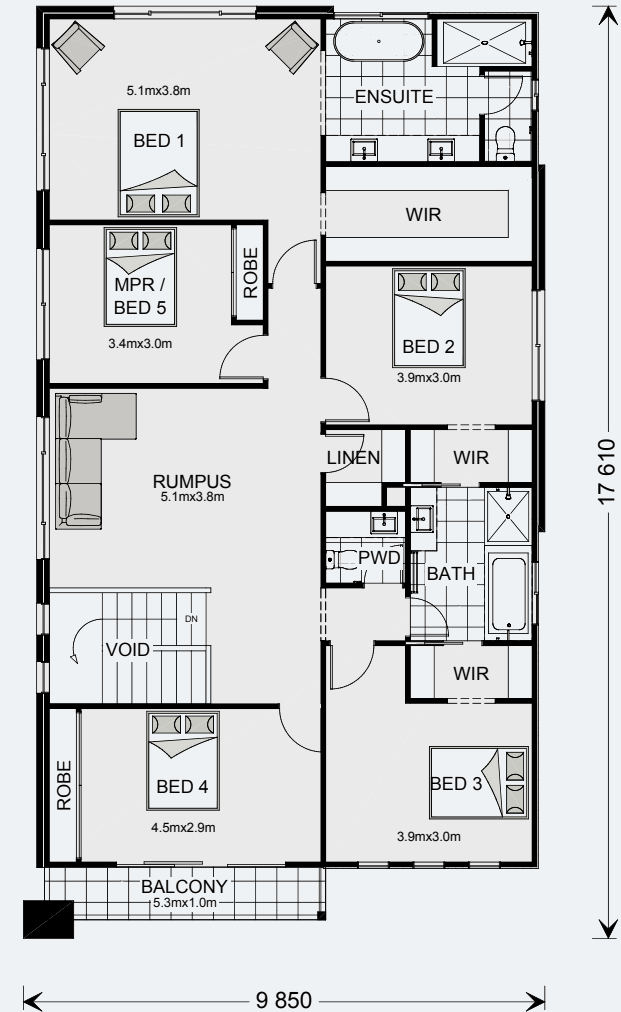

Coogee 333

5 | 2.5 | 2

Ground Floor

Living	119.6 m ²
Garage	37.7 m ²
Alfresco	12.0 m ²
Porch	3.9 m ²
Total	173.2 m²

Upper Floor

Living	148.9 m ²
Void	5.2 m ²
Balcony	5.3 m ²
Total	159.4 m²
Grand Total	332.6 m²