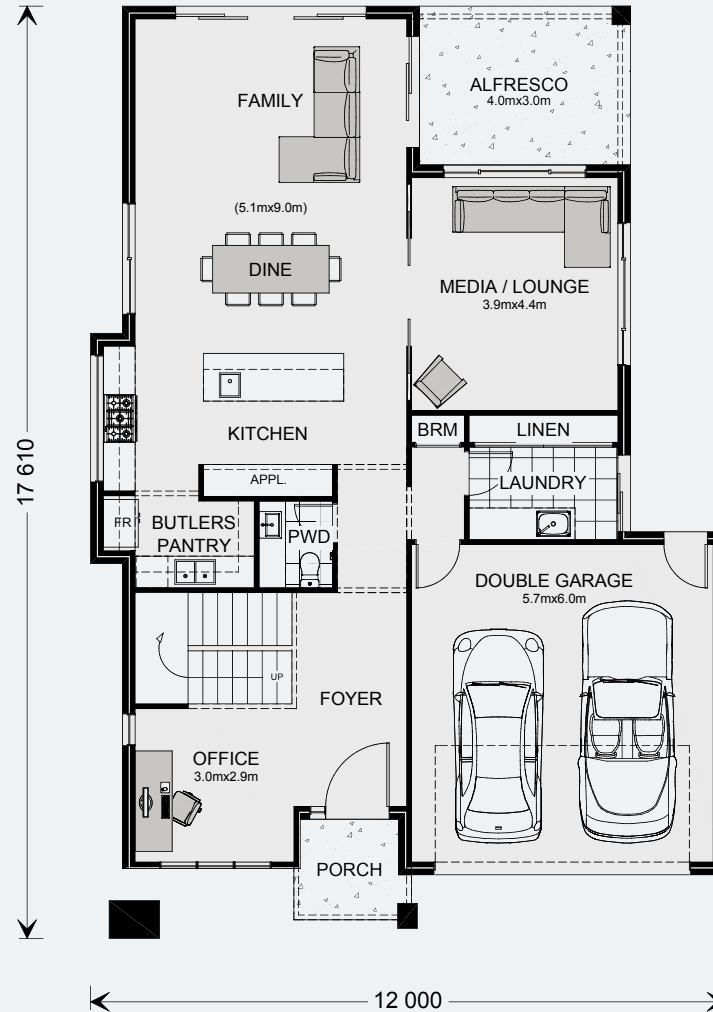

Coogee 333

5 | 2.5 | 2

Ground Floor

Living	119.6 m ²
Garage	37.7 m ²
Alfresco	12.0 m ²
Porch	3.9 m ²
Total	173.2 m²

Upper Floor

Living	148.9 m ²
Void	5.2 m ²
Balcony	5.3 m ²
Total	159.4 m²
Grand Total	332.6 m²

Coogee 362

5 3.5 2

Ground Floor

Living	138.7 m ²
Garage	37.2 m ²
Alfresco	13.0 m ²
Porch	3.3 m ²
Total	192.4 m²

Upper Floor

Living	159.9 m ²
Void	5.6 m ²
Balcony	4.4 m ²
Total	169.9 m²
Grand Total	362.3 m²