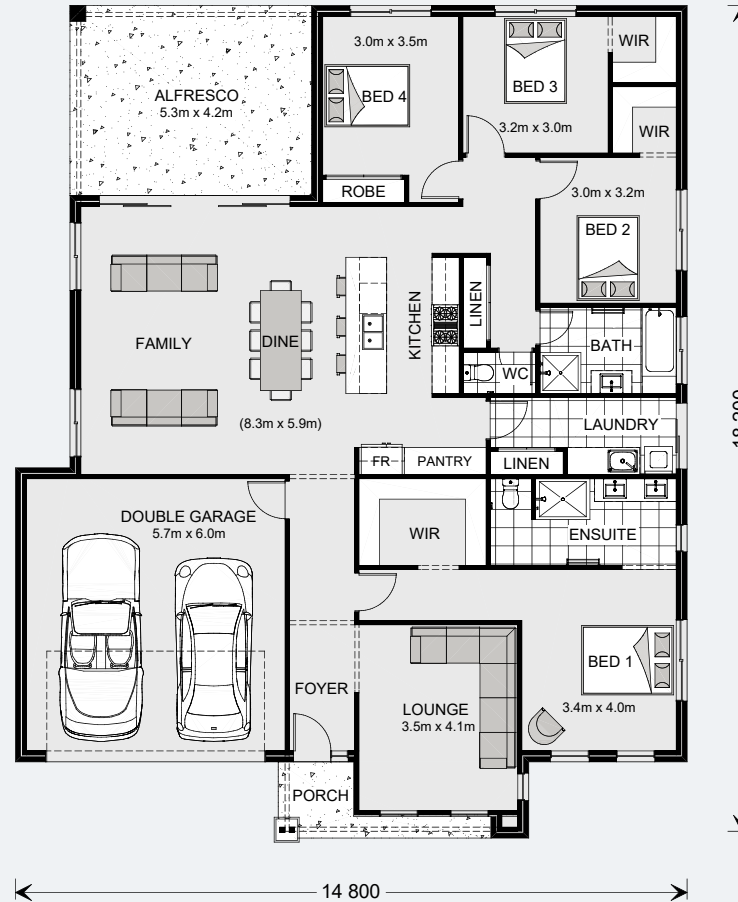

G.J. Gardner.
HOMES

Glenview

Glenview 210

3 | 2 | 2

Floor Areas

Living	153.0 m ²
Garage	37.4 m ²
Alfresco	15.5 m ²
Porch	4.2 m ²
Total	210.1 m²

210 Classic Floorplan

Images in this brochure may depict landscaping, fences and upgraded fixtures, features or finishes which are not included. For availability and pricing of these items please discuss with your new home consultant.

Glenview 225

4 | 2 | 2

Floor Areas

Living	165.5 m ²
Garage	37.4 m ²
Alfresco	18.1 m ²
Porch	4.2 m ²
Total	225.2 m²

210 Classic Floorplan

Images in this brochure may depict landscaping, fences and upgraded fixtures, features or finishes which are not included. For availability and pricing of these items please discuss with your new home consultant.

Glenview 244

4 | 2 | 2

Floor Areas

Living	179.7 m ²
Garage	37.4 m ²
Alfresco	22.3 m ²
Porch	4.4 m ²
Total	243.8 m²

210 Classic Floorplan

Images in this brochure may depict landscaping, fences and upgraded fixtures, features or finishes which are not included. For availability and pricing of these items please discuss with your new home consultant.

Glenview 260

4 | 2.5 | 2

Floor Areas

Living	196.9 m ²
Garage	37.7 m ²
Alfresco	20.5 m ²
Porch	4.8 m ²
Total	259.9 m²

210 Classic Floorplan

Images in this brochure may depict landscaping, fences and upgraded fixtures, features or finishes which are not included. For availability and pricing of these items please discuss with your new home consultant.