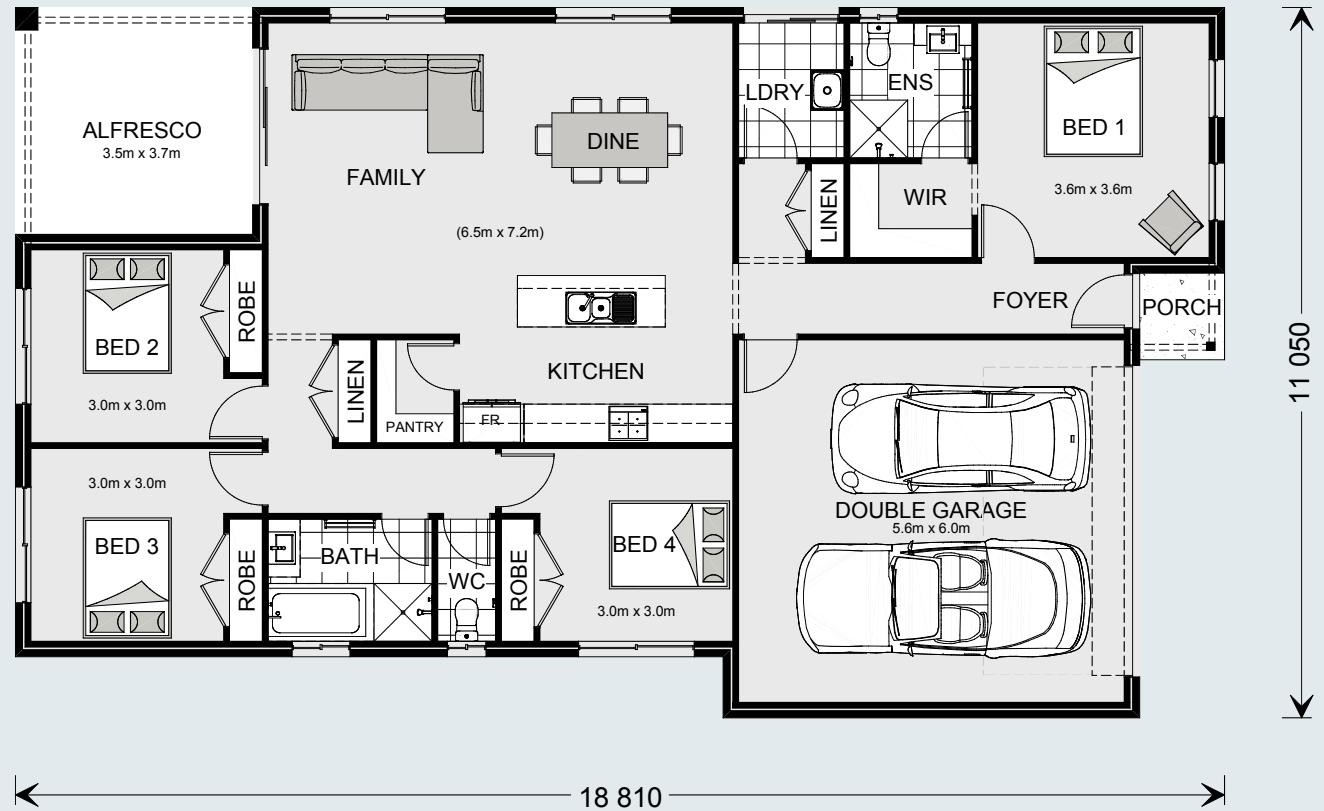

G.J. Gardner.
HOMES

Nova

Nova 190

4 2 2

Floor Areas

Living	138.3 m ²
Garage	36.9 m ²
Porch	1.8 m ²
Alfresco	13.0 m ²
Total	190.0 m²

Images in this brochure may depict landscaping, fences and upgraded fixtures, features or finishes which are not included. For availability and pricing of these items please discuss with your new home consultant.

Nova 170

3 2 2

Floor Areas

Living	118.1 m ²
Garage	36.4 m ²
Porch	1.4 m ²
Alfresco	14.6 m ²
Total	170.5 m²

Images in this brochure may depict landscaping, fences and upgraded fixtures, features or finishes which are not included. For availability and pricing of these items please discuss with your new home consultant.