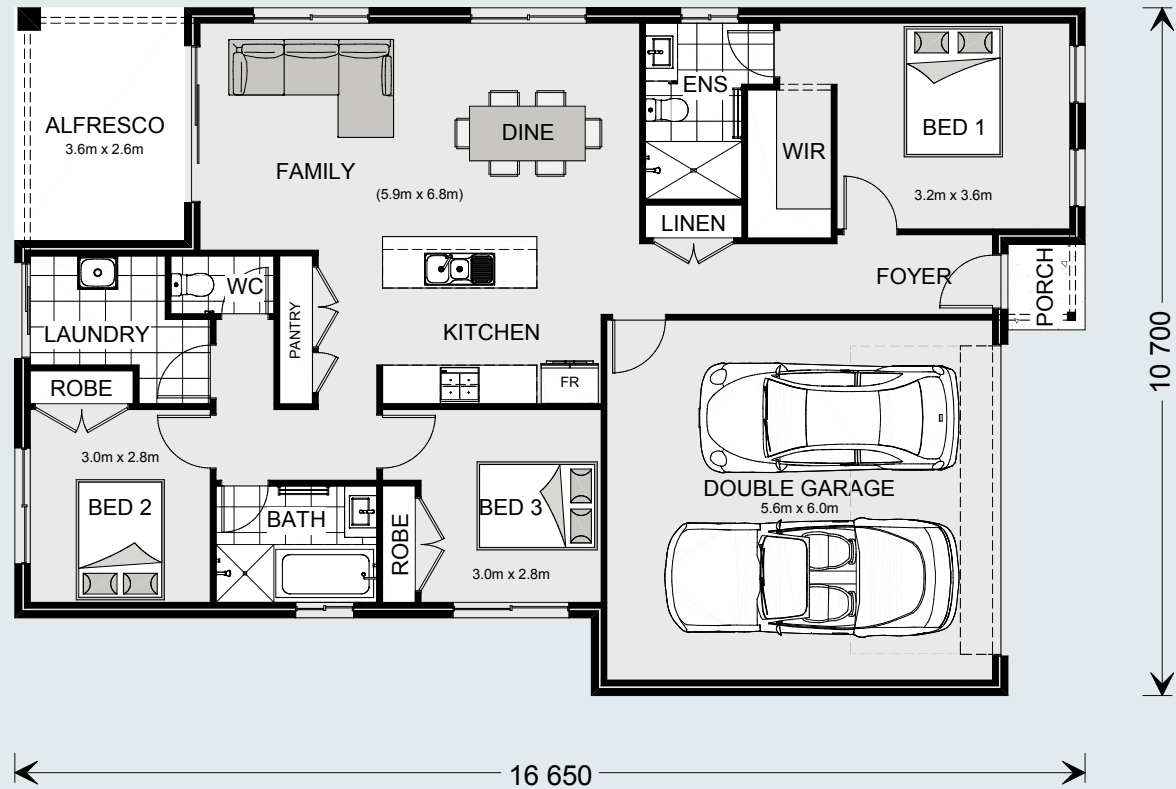

Nova 170

3 2 2

Floor Areas

Living	118.1 m ²
Garage	36.4 m ²
Porch	1.4 m ²
Alfresco	14.6 m ²
Total	170.5 m²

Images in this brochure may depict landscaping, fences and upgraded fixtures, features or finishes which are not included. For availability and pricing of these items please discuss with your new home consultant.

Nova 160

 3 |
  2 |
  2

Floor Areas

Living	112.6 m ²
Garage	36.7 m ²
Porch	1.6 m ²
Alfresco	9.6 m ²
Total	160.5 m²

Images in this brochure may depict landscaping, fences and upgraded fixtures, features or finishes which are not included. For availability and pricing of these items please discuss with your new home consultant.

The home includes a private, ensuited master bedroom to the front of the home, an open-plan kitchen with breakfast bar and walk-in pantry, and a spacious living and dining area opening onto the rear covered alfresco that is ideal when entertaining family and friends.