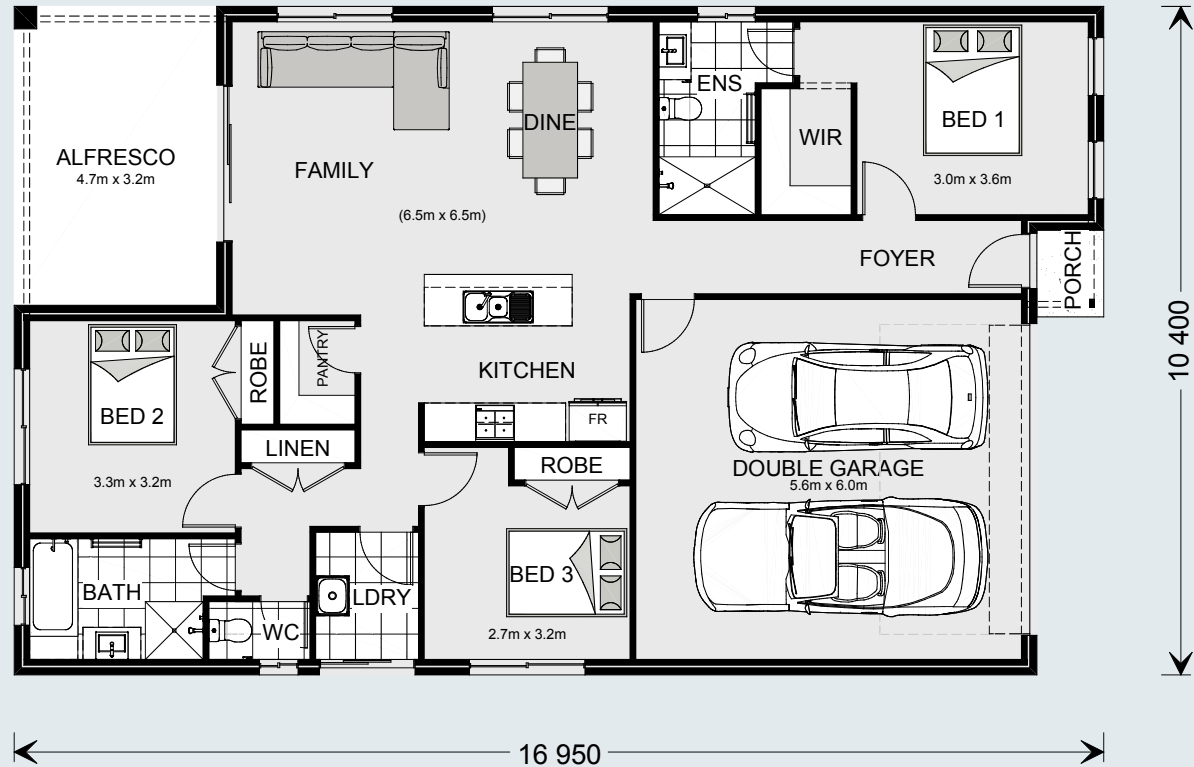

G.J. Gardner.
HOMES

Nova

Nova 190

4 2 2

Floor Areas

Living	138.3 m ²
Garage	36.9 m ²
Porch	1.8 m ²
Alfresco	13.0 m ²
Total	190.0 m²

Images in this brochure may depict landscaping, fences and upgraded fixtures, features or finishes which are not included. For availability and pricing of these items please discuss with your new home consultant.

Nova 170

3 2 2

Floor Areas

Living	118.1 m ²
Garage	36.4 m ²
Porch	1.4 m ²
Alfresco	14.6 m ²
Total	170.5 m²

Images in this brochure may depict landscaping, fences and upgraded fixtures, features or finishes which are not included. For availability and pricing of these items please discuss with your new home consultant.

Nova 160

 3 |
  2 |
  2

Floor Areas

Living	112.6 m ²
Garage	36.7 m ²
Porch	1.6 m ²
Alfresco	9.6 m ²
Total	160.5 m²

Images in this brochure may depict landscaping, fences and upgraded fixtures, features or finishes which are not included. For availability and pricing of these items please discuss with your new home consultant.