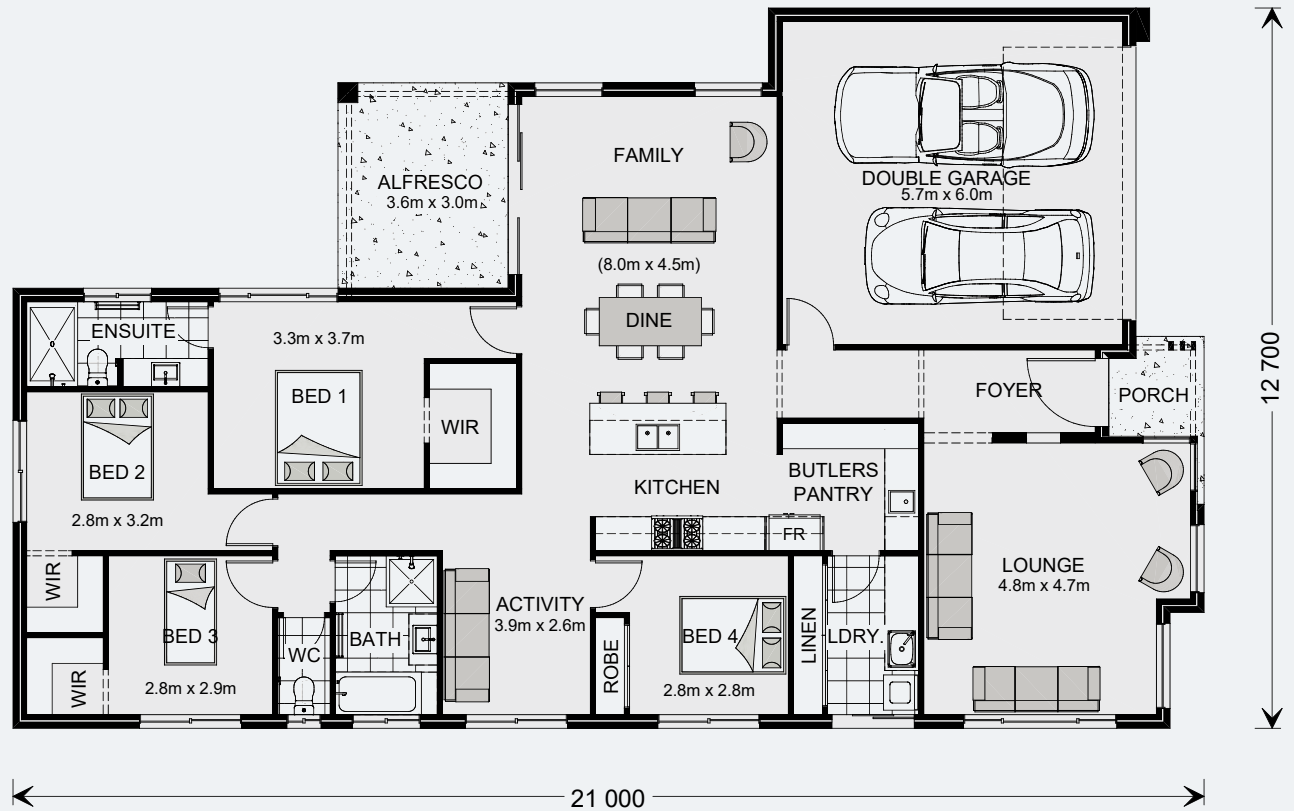

G.J. Gardner.
HOMES

Elanora

Elanora 205

3 | 2 | 2

Floor Area

Living	152.1 m ²
Garage	37.5 m ²
Alfresco	13.0 m ²
Porch	2.8 m ²
Total	205.4 m²

Images in this brochure may depict landscaping, fences and upgraded fixtures, features or finishes which are not included. For availability and pricing of these items please discuss with your new home consultant.

Elanora 220

4 | 2 | 2

Floor Area

Living	168.9 m ²
Garage	37.5 m ²
Alfresco	10.9 m ²
Porch	3.0 m ²
Total	220.3 m²

Images in this brochure may depict landscaping, fences and upgraded fixtures, features or finishes which are not included. For availability and pricing of these items please discuss with your new home consultant.

Elanora 240

4 | 2 | 2

Floor Area

Living	185.3 m ²
Garage	38.1 m ²
Alfresco	12.8 m ²
Porch	3.9 m ²
Total	240.1 m²

Images in this brochure may depict landscaping, fences and upgraded fixtures, features or finishes which are not included. For availability and pricing of these items please discuss with your new home consultant.

This home provides multiple living zones ensuring plenty of space for everyone, including a large separate Lounge room to the front of the home. Through the middle of the home is the open plan family living area including a generous size kitchen with Butler's Pantry. Whether you are relaxing or entertaining it is easy to find the perfect space to suit your needs.