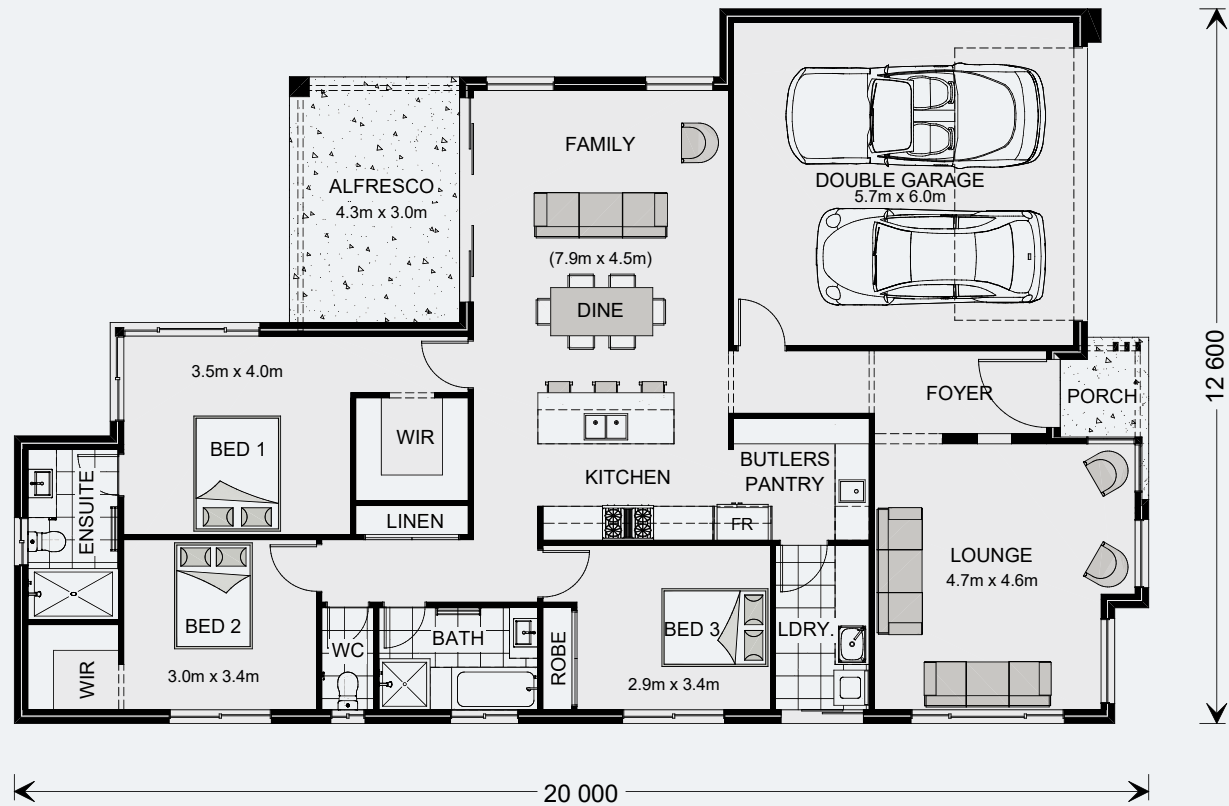

G.J. Gardner.
HOMES

Elanora

Elanora 205

3 | 2 | 2

Floor Area

Living	152.1 m ²
Garage	37.5 m ²
Alfresco	13.0 m ²
Porch	2.8 m ²
Total	205.4 m²

Images in this brochure may depict landscaping, fences and upgraded fixtures, features or finishes which are not included. For availability and pricing of these items please discuss with your new home consultant.

Elanora 220

4 | 2 | 2

Floor Area

Living	168.9 m ²
Garage	37.5 m ²
Alfresco	10.9 m ²
Porch	3.0 m ²
Total	220.3 m²

Images in this brochure may depict landscaping, fences and upgraded fixtures, features or finishes which are not included. For availability and pricing of these items please discuss with your new home consultant.

Elanora 240

4 | 2 | 2

Floor Area

Living	185.3 m ²
Garage	38.1 m ²
Alfresco	12.8 m ²
Porch	3.9 m ²
Total	240.1 m²

Images in this brochure may depict landscaping, fences and upgraded fixtures, features or finishes which are not included. For availability and pricing of these items please discuss with your new home consultant.

This home provides multiple living zones ensuring plenty of space for everyone, including a large separate Lounge room to the front of the home. Through the middle of the home is the open plan family living area including a generous size kitchen with Butler's Pantry. Whether you are relaxing or entertaining it is easy to find the perfect space to suit your needs.