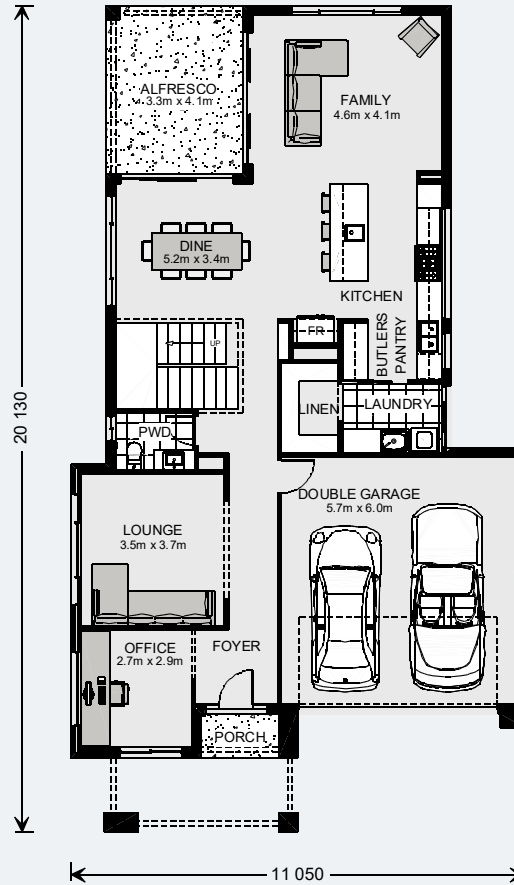

G.J. Gardner.
HOMES

Seaview

Seaview 285

4 | 2.5 | 2

Ground Floor

Living	114.8 m ²
Garage	37.5 m ²
Alfresco	13.7 m ²
Porch	2.0 m ²
Total	168.0 m²

Upper Floor

Living	104.7 m ²
Void	6.3 m ²
Balcony	7.9 m ²
Total	118.9 m²
Grand Total	286.9 m²

Seaview 315

4 | 2.5 | 2

Ground Floor

Living	127.5 m ²
Garage	37.5 m ²
Alfresco	16.0 m ²
Porch	2.2 m ²
Total	183.2 m²

Upper Floor

Living	116.9 m ²
Void	6.3 m ²
Balcony	10.5 m ²
Total	133.7 m²
Grand Total	316.9 m²