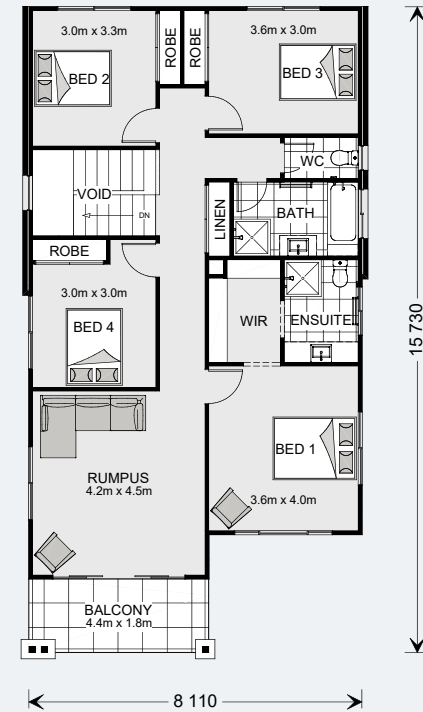

G.J. Gardner.
HOMES

Seaview

Seaview 285

4 | 2.5 | 2

Ground Floor

Living	114.8 m ²
Garage	37.5 m ²
Alfresco	13.7 m ²
Porch	2.0 m ²
Total	168.0 m²

Upper Floor

Living	104.7 m ²
Void	6.3 m ²
Balcony	7.9 m ²
Total	118.9 m²
Grand Total	286.9 m²

Seaview 315

4 | 2.5 | 2

Ground Floor

Living	127.5 m ²
Garage	37.5 m ²
Alfresco	16.0 m ²
Porch	2.2 m ²
Total	183.2 m²

Upper Floor

Living	116.9 m ²
Void	6.3 m ²
Balcony	10.5 m ²
Total	133.7 m²
Grand Total	316.9 m²