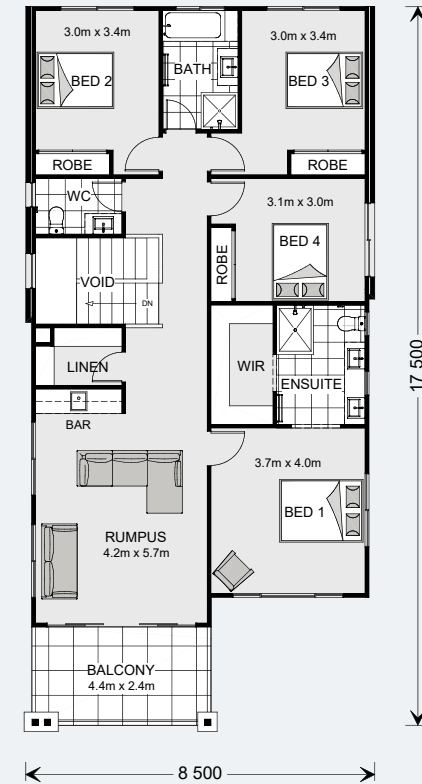

Seaview 315

4 | 2.5 | 2

Ground Floor

Living	127.5 m ²
Garage	37.5 m ²
Alfresco	16.0 m ²
Porch	2.2 m ²
Total	183.2 m²

Upper Floor

Living	116.9 m ²
Void	6.3 m ²
Balcony	10.5 m ²
Total	133.7 m²
Grand Total	316.9 m²