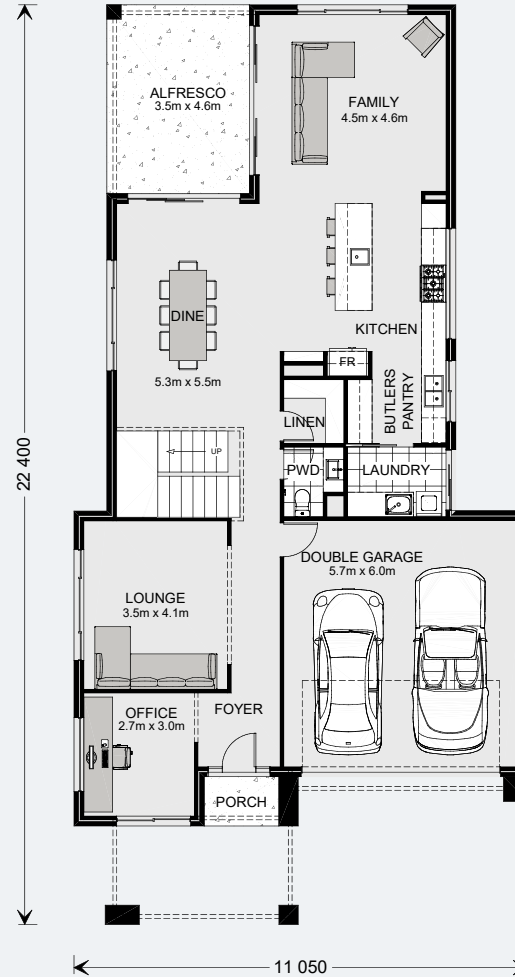

Seaview 315

4 | 2.5 | 2

Ground Floor

Living	127.5 m ²
Garage	37.5 m ²
Alfresco	16.0 m ²
Porch	2.2 m ²
Total	183.2 m²

Upper Floor

Living	116.9 m ²
Void	6.3 m ²
Balcony	10.5 m ²
Total	133.7 m²
Grand Total	316.9 m²

Seaview 344

 4
  2.5
  2

Ground Floor

Living	139.6 m ²
Garage	38.0 m ²
Alfresco	17.0 m ²
Porch	2.3 m ²
Total	196.9 m²

Upper Floor

Living	131.6 m ²
Void	6.3 m ²
Balcony	11.5 m ²
Total	149.4 m²
Grand Total	346.3 m²