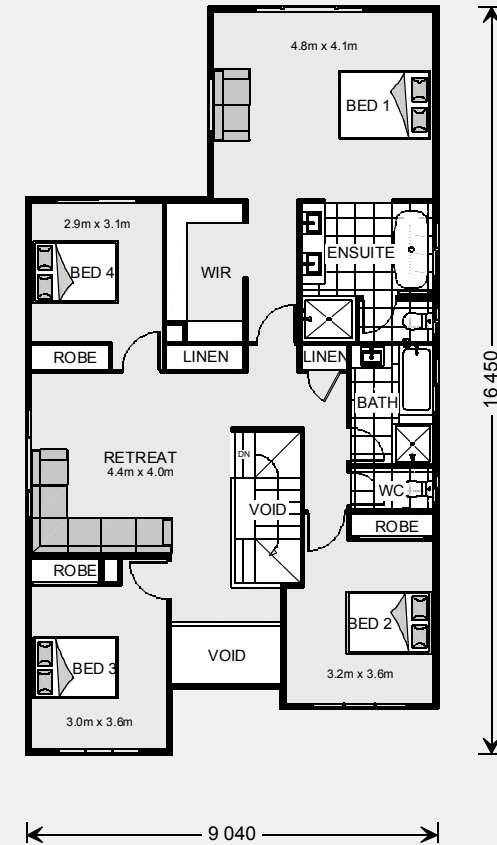

Twin Waters 300

5 | 3 | 2

Gound Floor

Living	129.3 m ²
Garage	37.2 m ²
Alfresco	16.6 m ²
Porch	4.8 m ²
Total	187.9 m²

Upper Floor

Living	102.6 m ²
Void	9.2 m ²
Total	111.8 m²
Grand Total	299.7 m²

300 Resort Floorplan

Twin Waters 330

6 | 3.5 | 2

Gound Floor

Living	145.3 m ²
Garage	38.4 m ²
Alfresco	17.0 m ²
Porch	4.8 m ²
Total	205.5 m²

Upper Floor

Living	116.2 m ²
Void	8.6 m ²
Total	124.8 m²
Grand Total	330.3 m²

330 Resort Floorplan