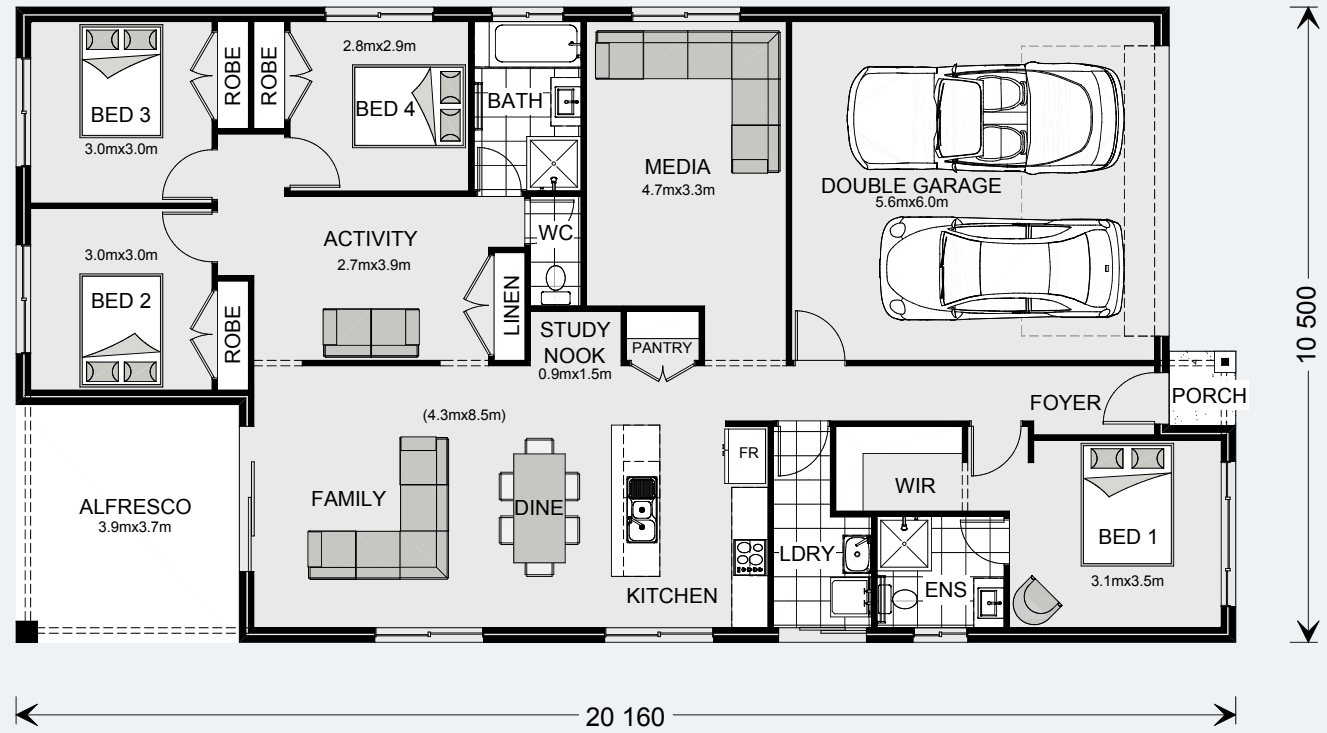

G.J. Gardner.
HOMES

Pacific

Pacific 205

Floor Area

Living	153.1 m ²
Garage	36.4 m ²
Alfresco	14.5 m ²
Porch	1.4 m ²
Total	205.4 m²

205 Classic Floorplan

Images in this brochure may depict landscaping, fences and upgraded fixtures, features or finishes which are not included. For availability and pricing of these items please discuss with your new home consultant.

Pacific 208

4 2 2

Floor Area

Living	159.5 m ²
Garage	36.1 m ²
Alfresco	10.5 m ²
Porch	2.1 m ²
Total	208.2 m²

208 Classic Floorplan

Images in this brochure may depict landscaping, fences and upgraded fixtures, features or finishes which are not included. For availability and pricing of these items please discuss with your new home consultant.

Pacific 230

4 2 2

Floor Area

Living	180.7 m ²
Garage	36.1 m ²
Alfresco	10.9 m ²
Porch	1.9 m ²
Total	229.6 m²

230 Classic Floorplan

Images in this brochure may depict landscaping, fences and upgraded fixtures, features or finishes which are not included. For availability and pricing of these items please discuss with your new home consultant.

One of our most space-efficient home designs, the Pacific Express features a clever floorplan that makes the most of family life.

A welcoming foyer opens onto the private master bedroom with stylish ensuite and walk-in robe. As you walk down the hall, you'll pass a large media room before entering the heart of the home – a spacious, open-plan living space comprising kitchen with breakfast bar that flows naturally to the dining and family room before opening onto the outdoor alfresco area. Three remaining bedrooms share a stylish bathroom and central activity room.