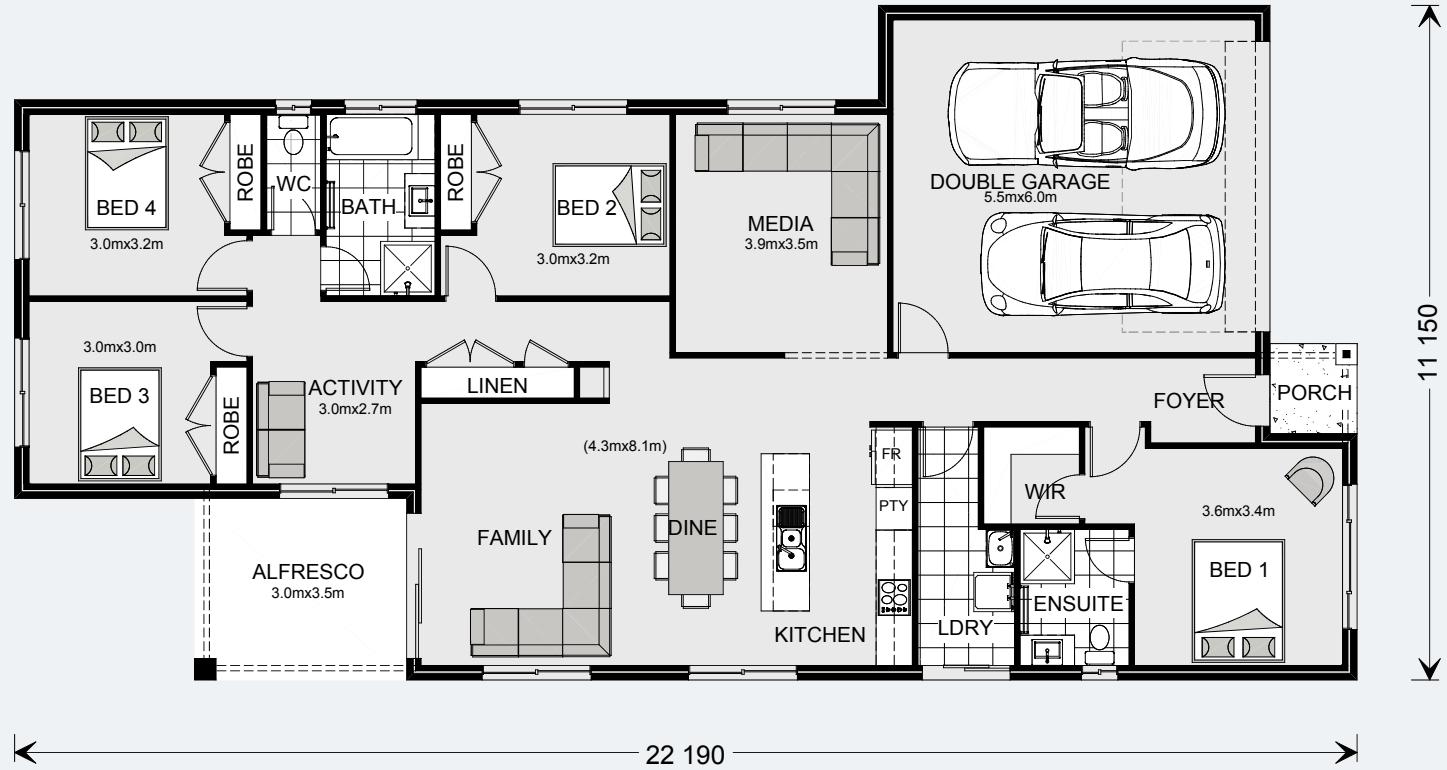

G.J. Gardner.
HOMES

Pacific

Pacific 205

Floor Area

Living	153.1 m ²
Garage	36.4 m ²
Alfresco	14.5 m ²
Porch	1.4 m ²
Total	205.4 m²

205 Classic Floorplan

Images in this brochure may depict landscaping, fences and upgraded fixtures, features or finishes which are not included. For availability and pricing of these items please discuss with your new home consultant.

Pacific 208

4 2 2

Floor Area

Living	159.5 m ²
Garage	36.1 m ²
Alfresco	10.5 m ²
Porch	2.1 m ²
Total	208.2 m²

208 Classic Floorplan

Images in this brochure may depict landscaping, fences and upgraded fixtures, features or finishes which are not included. For availability and pricing of these items please discuss with your new home consultant.

Pacific 230

4 2 2

Floor Area

Living	180.7 m ²
Garage	36.1 m ²
Alfresco	10.9 m ²
Porch	1.9 m ²
Total	229.6 m²

230 Classic Floorplan

Images in this brochure may depict landscaping, fences and upgraded fixtures, features or finishes which are not included. For availability and pricing of these items please discuss with your new home consultant.

One of our most space-efficient home designs, the Pacific Express features a clever floorplan that makes the most of family life.

A welcoming foyer opens onto the private master bedroom with stylish ensuite and walk-in robe. As you walk down the hall, you'll pass a large media room before entering the heart of the home – a spacious, open-plan living space comprising kitchen with breakfast bar that flows naturally to the dining and family room before opening onto the outdoor alfresco area. Three remaining bedrooms share a stylish bathroom and central activity room.