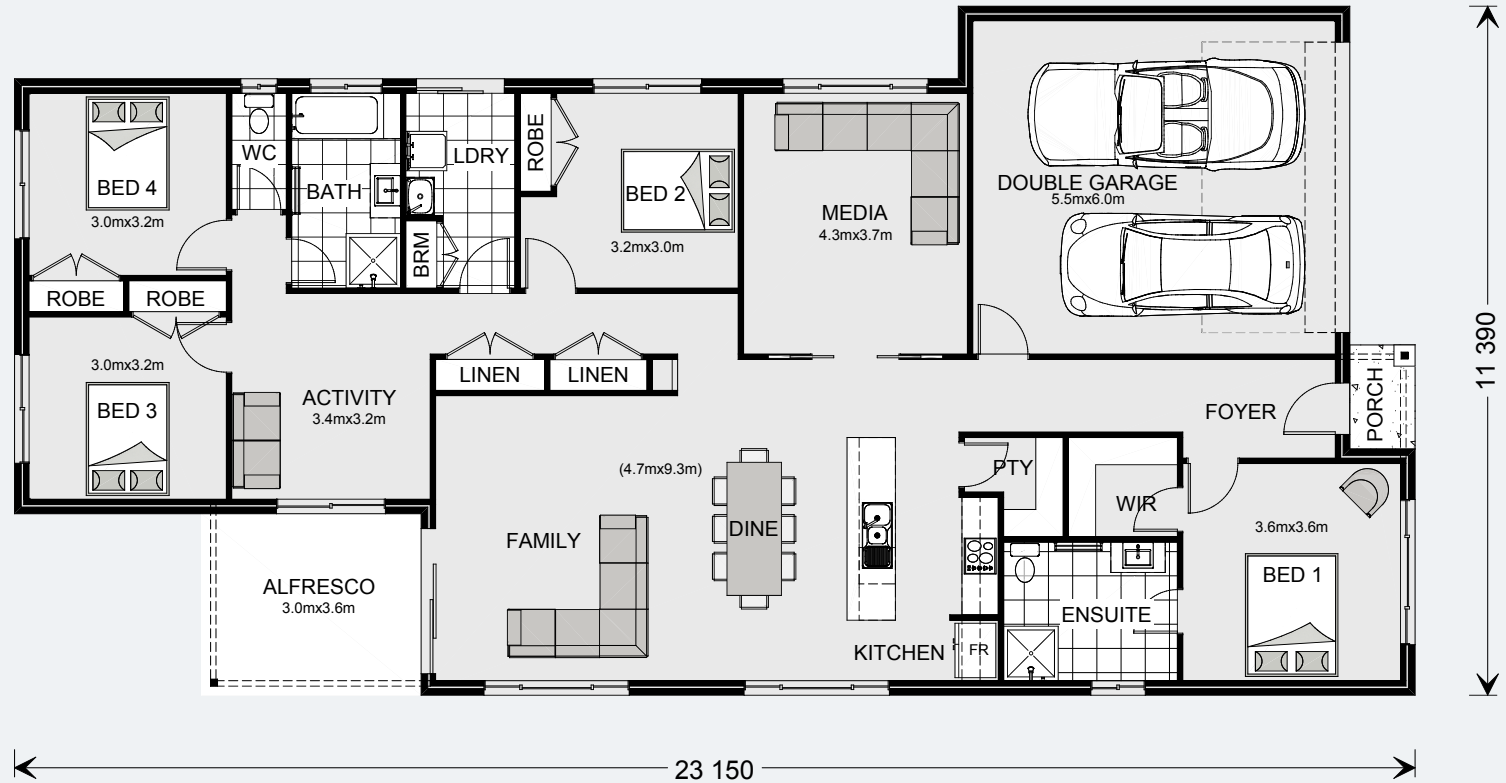

G.J. Gardner.
HOMES

Pacific

Pacific 205

Floor Area

Living	153.1 m ²
Garage	36.4 m ²
Alfresco	14.5 m ²
Porch	1.4 m ²
Total	205.4 m²

205 Classic Floorplan

Images in this brochure may depict landscaping, fences and upgraded fixtures, features or finishes which are not included. For availability and pricing of these items please discuss with your new home consultant.

Pacific 208

4 2 2

Floor Area

Living	159.5 m ²
Garage	36.1 m ²
Alfresco	10.5 m ²
Porch	2.1 m ²
Total	208.2 m²

208 Classic Floorplan

Images in this brochure may depict landscaping, fences and upgraded fixtures, features or finishes which are not included. For availability and pricing of these items please discuss with your new home consultant.

Pacific 230

4 2 2

Floor Area

Living	180.7 m ²
Garage	36.1 m ²
Alfresco	10.9 m ²
Porch	1.9 m ²
Total	229.6 m²

230 Classic Floorplan

Images in this brochure may depict landscaping, fences and upgraded fixtures, features or finishes which are not included. For availability and pricing of these items please discuss with your new home consultant.

One of our most space-efficient home designs, the Pacific Express features a clever floorplan that makes the most of family life.

A welcoming foyer opens onto the private master bedroom with stylish ensuite and walk-in robe. As you walk down the hall, you'll pass a large media room before entering the heart of the home – a spacious, open-plan living space comprising kitchen with breakfast bar that flows naturally to the dining and family room before opening onto the outdoor alfresco area. Three remaining bedrooms share a stylish bathroom and central activity room.