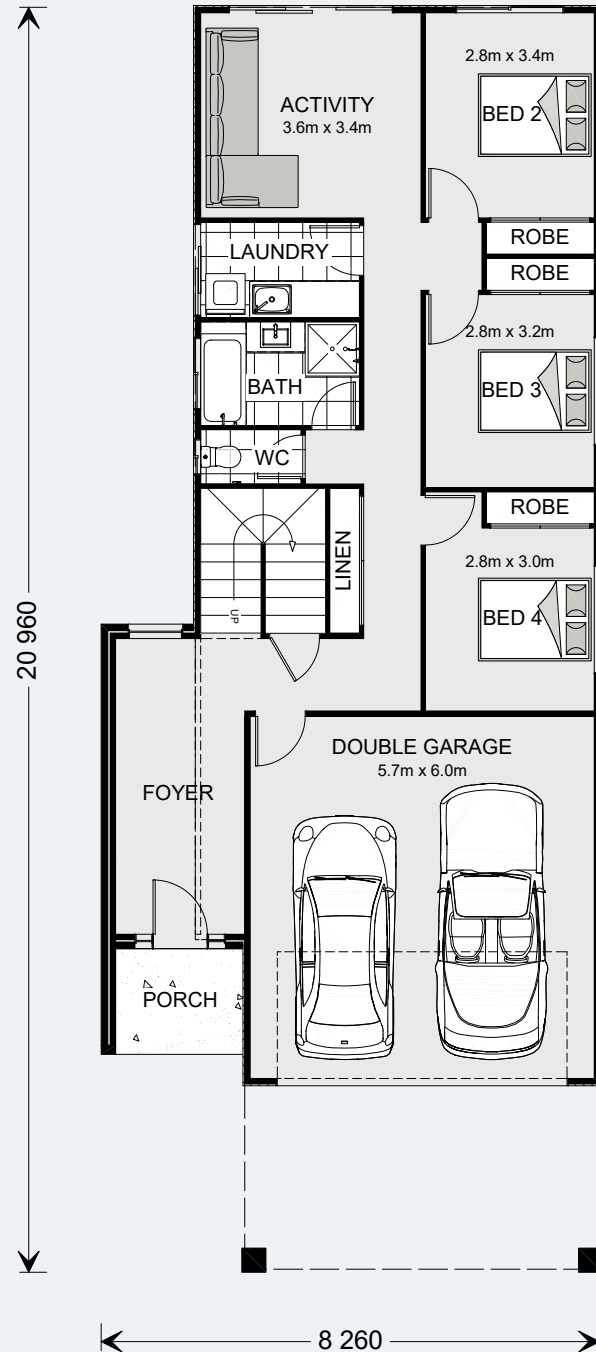

G.J. Gardner.
HOMES

Hamilton

Hamilton 266

4 | 2.5 | 2

Gound Floor

Living	91.1 m ²
Garage	35.5 m ²
Porch	3.7 m ²
Total	135.6 m²

Upper Floor

Living	117.5 m ²
Alfresco	18.1 m ²
Total	1135.6 m²
Grand Total	265.9 m²