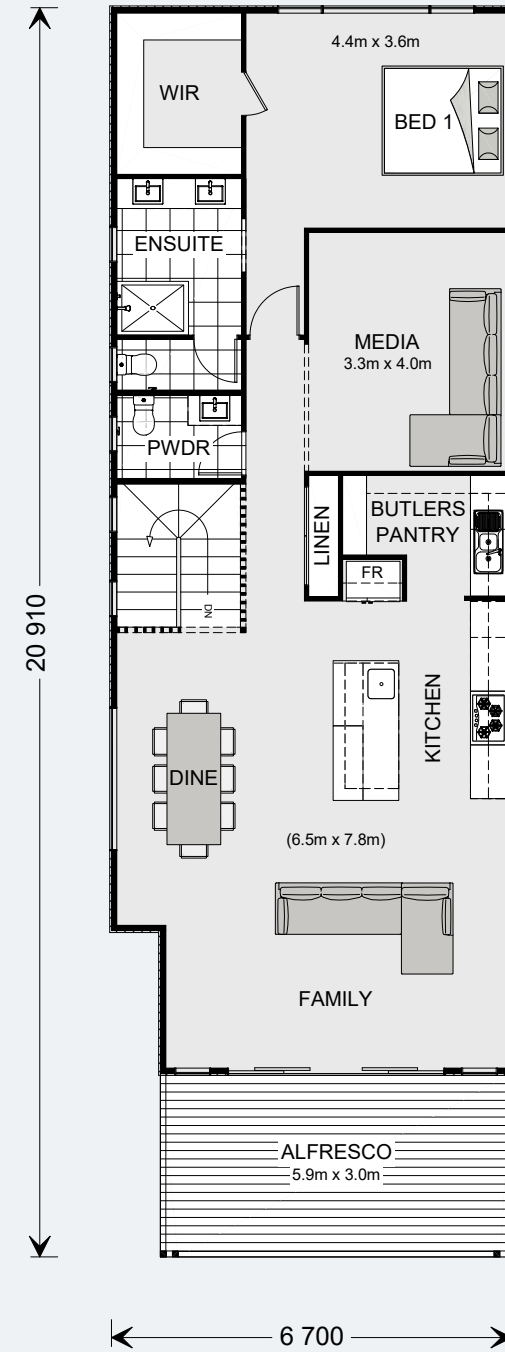

A modern living and dining area with large windows, a grey sofa, and a dining table. The living room features a grey sofa with white cushions, a black coffee table with a planter box, and a large potted plant. The dining area has a white table and chairs. The space is bright and airy, with light wood flooring and recessed ceiling lights.

G.J. Gardner.
HOMES

Hamilton

Hamilton 266

4 | 2.5 | 2

Gound Floor

Living	91.1 m ²
Garage	35.5 m ²
Porch	3.7 m ²
Total	135.6 m²

Upper Floor

Living	117.5 m ²
Alfresco	18.1 m ²
Total	1135.6 m²
Grand Total	265.9 m²