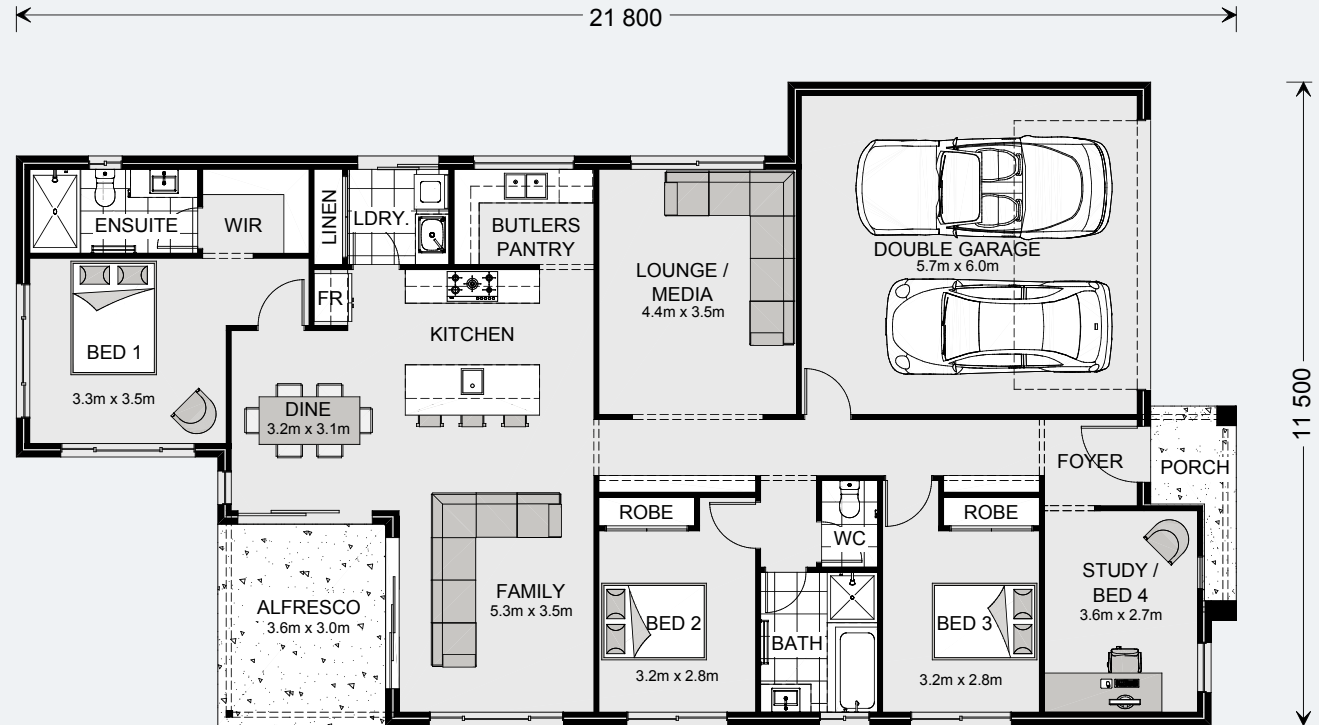

G.J. Gardner.
HOMES

Edgewater

Edgewater 242

4 | 2.5 | 2

Floor Area

Living	189.6 m ²
Garage	37.3 m ²
Alfresco	11.5 m ²
Porch	3.8 m ²
Total	242.2 m²

242 Resort Floorplan

Images in this brochure may depict landscaping, fences and upgraded fixtures, features or finishes which are not included. For availability and pricing of these items please discuss with your new home consultant.

Edgewater 219

4 | 2 | 2

Floor Area

Living	166.3 m ²
Garage	37.3 m ²
Alfresco	10.8 m ²
Porch	4.6 m ²
Total	219.0 m²

219 Resort Floorplan

Images in this brochure may depict landscaping, fences and upgraded fixtures, features or finishes which are not included. For availability and pricing of these items please discuss with your new home consultant.

Edgewater 205

4 | 2 | 2

Floor Area

Living	153.6 m ²
Garage	37.4 m ²
Alfresco	10.8 m ²
Porch	3.7 m ²
Total	205.5 m²

205 Resort Floorplan

Images in this brochure may depict landscaping, fences and upgraded fixtures, features or finishes which are not included. For availability and pricing of these items please discuss with your new home consultant.

Edgewater 190

4 | 2 | 2

Floor Area

Living	140.7 m ²
Garage	37.4 m ²
Alfresco	9.0 m ²
Porch	3.7 m ²
Total	190.8 m²

190 Resort Floorplan

Images in this brochure may depict landscaping, fences and upgraded fixtures, features or finishes which are not included. For availability and pricing of these items please discuss with your new home consultant.