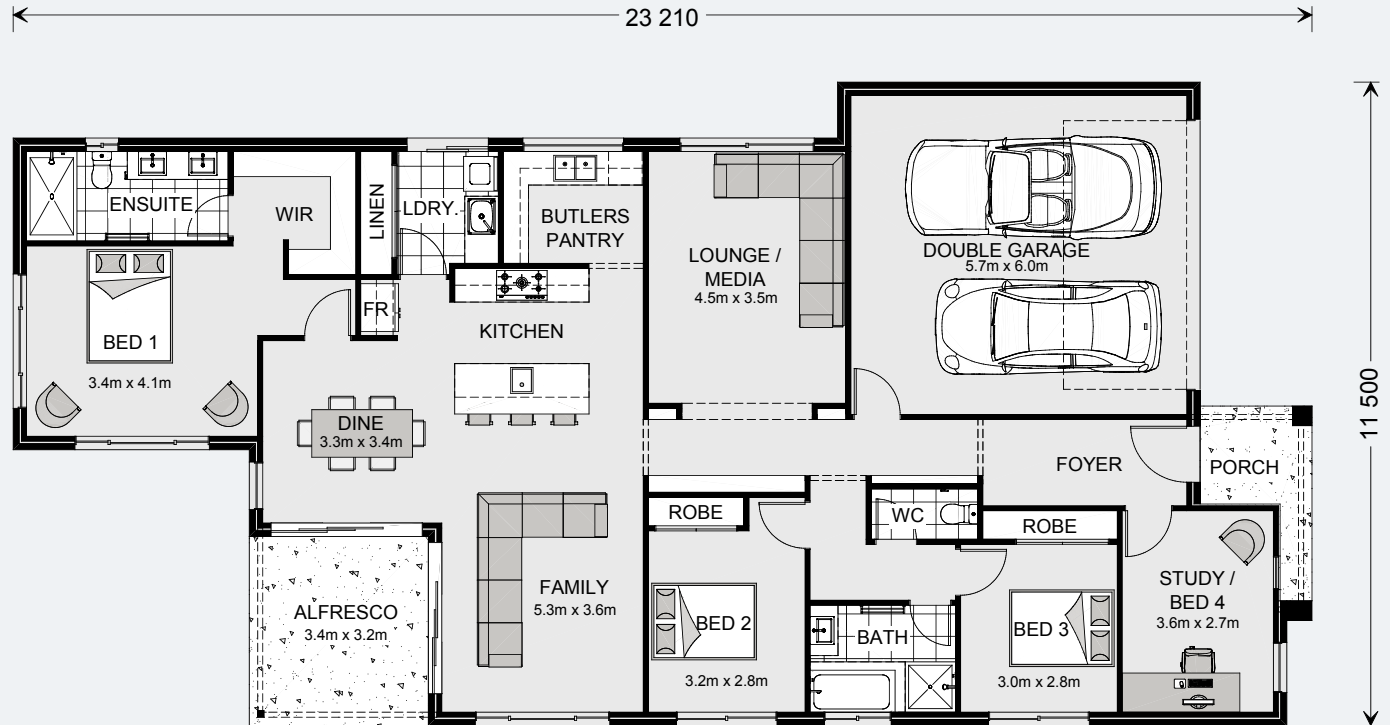

G.J. Gardner.
HOMES

Edgewater

Edgewater 242

4 | 2.5 | 2

Floor Area

Living	189.6 m ²
Garage	37.3 m ²
Alfresco	11.5 m ²
Porch	3.8 m ²
Total	242.2 m²

242 Resort Floorplan

Images in this brochure may depict landscaping, fences and upgraded fixtures, features or finishes which are not included. For availability and pricing of these items please discuss with your new home consultant.

Edgewater 219

4 | 2 | 2

Floor Area

Living	166.3 m ²
Garage	37.3 m ²
Alfresco	10.8 m ²
Porch	4.6 m ²
Total	219.0 m²

219 Resort Floorplan

Images in this brochure may depict landscaping, fences and upgraded fixtures, features or finishes which are not included. For availability and pricing of these items please discuss with your new home consultant.

Edgewater 205

4 | 2 | 2

Floor Area

Living	153.6 m ²
Garage	37.4 m ²
Alfresco	10.8 m ²
Porch	3.7 m ²
Total	205.5 m²

205 Resort Floorplan

Images in this brochure may depict landscaping, fences and upgraded fixtures, features or finishes which are not included. For availability and pricing of these items please discuss with your new home consultant.

Edgewater 190

4 | 2 | 2

Floor Area

Living	140.7 m ²
Garage	37.4 m ²
Alfresco	9.0 m ²
Porch	3.7 m ²
Total	190.8 m²

190 Resort Floorplan

Images in this brochure may depict landscaping, fences and upgraded fixtures, features or finishes which are not included. For availability and pricing of these items please discuss with your new home consultant.