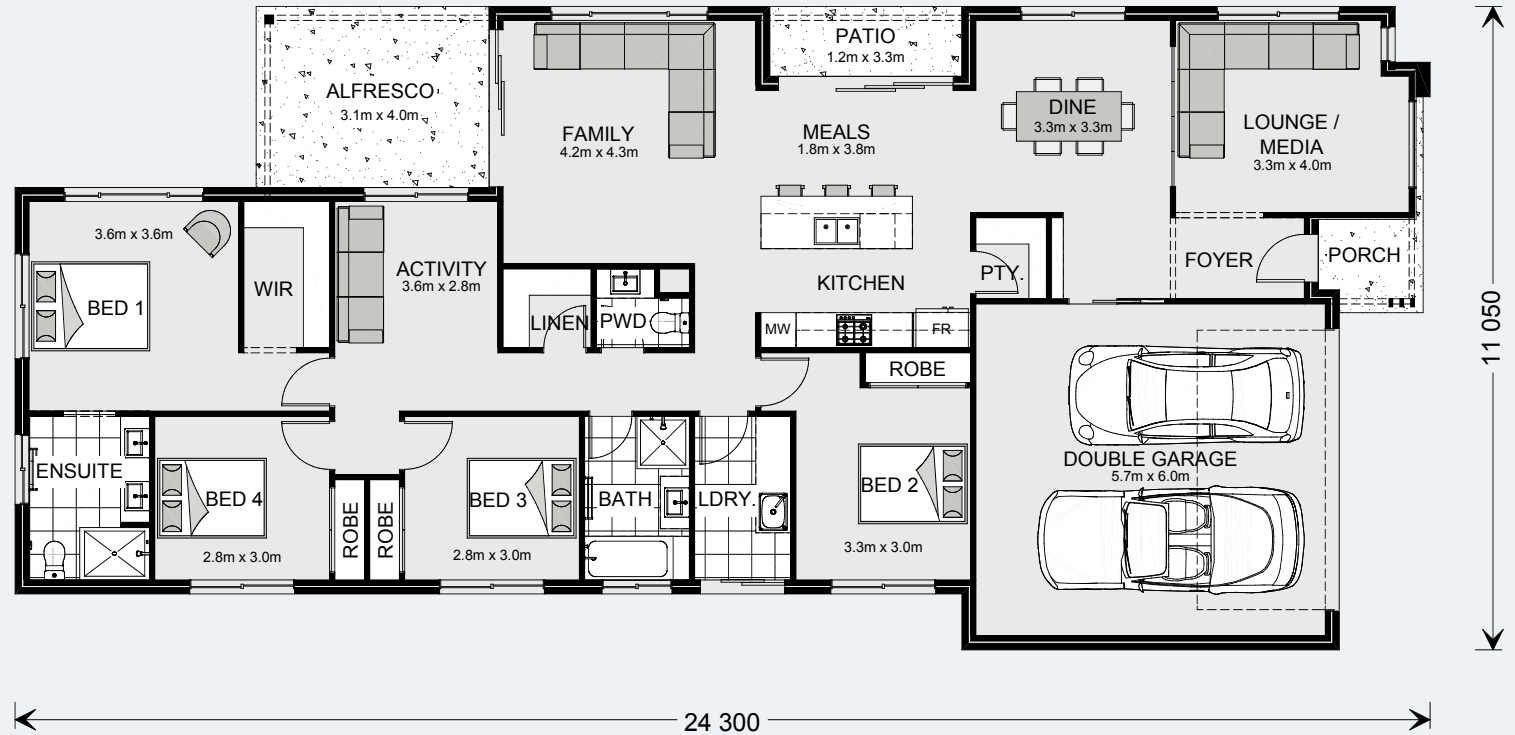

G.J. Gardner.
HOMES

Oceanside

Oceanside 255

4 | 2.5 | 2

Floor Area

Living	193.7 m ²
Garage	37.2 m ²
Alfresco	16.3 m ²
Porch	3.4 m ²
Patio	4.0 m ²
Total	254.6 m²

255 Resort Floorplan

Images in this brochure may depict landscaping, fences and upgraded fixtures, features or finishes which are not included. For availability and pricing of these items please discuss with your new home consultant.

Oceanside 230

4 | 2.5 | 2

Floor Area

Living	173.1 m ²
Garage	37.4 m ²
Alfresco	12.4 m ²
Porch	3.1 m ²
Patio	4.0 m ²
Total	230.0 m²

230 Resort Floorplan

Images in this brochure may depict landscaping, fences and upgraded fixtures, features or finishes which are not included. For availability and pricing of these items please discuss with your new home consultant.

Oceanside 212

4 | 2.5 | 2

Floor Area

Living	158.7 m ²
Garage	37.4 m ²
Alfresco	9.3 m ²
Porch	2.7 m ²
Patio	4.0 m ²
Total	212.1 m²

212 Resort Floorplan

Images in this brochure may depict landscaping, fences and upgraded fixtures, features or finishes which are not included. For availability and pricing of these items please discuss with your new home consultant.

Oceanside 187

3 | 2 | 2

Floor Area

Living	133.7 m ²
Garage	37.4 m ²
Alfresco	9.9 m ²
Porch	2.7 m ²
Patio	3.6 m ²
Total	187.3 m²

187 Resort Floorplan

Images in this brochure may depict landscaping, fences and upgraded fixtures, features or finishes which are not included. For availability and pricing of these items please discuss with your new home consultant.