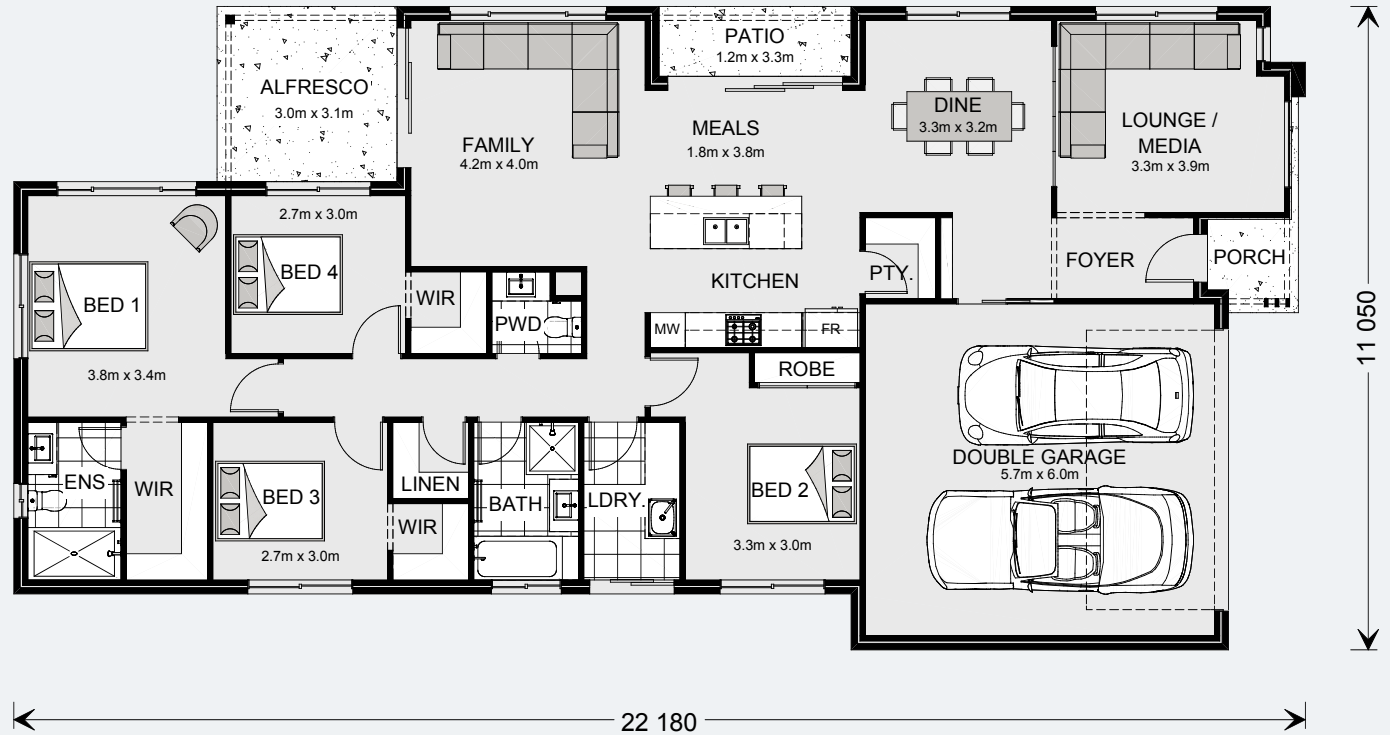

G.J. Gardner.
HOMES

Oceanside

Oceanside 255

4 | 2.5 | 2

Floor Area

Living	193.7 m ²
Garage	37.2 m ²
Alfresco	16.3 m ²
Porch	3.4 m ²
Patio	4.0 m ²
Total	254.6 m²

255 Resort Floorplan

Images in this brochure may depict landscaping, fences and upgraded fixtures, features or finishes which are not included. For availability and pricing of these items please discuss with your new home consultant.

Oceanside 230

4 | 2.5 | 2

Floor Area

Living	173.1 m ²
Garage	37.4 m ²
Alfresco	12.4 m ²
Porch	3.1 m ²
Patio	4.0 m ²
Total	230.0 m²

230 Resort Floorplan

Images in this brochure may depict landscaping, fences and upgraded fixtures, features or finishes which are not included. For availability and pricing of these items please discuss with your new home consultant.

Oceanside 212

4 | 2.5 | 2

Floor Area

Living	158.7 m ²
Garage	37.4 m ²
Alfresco	9.3 m ²
Porch	2.7 m ²
Patio	4.0 m ²
Total	212.1 m²

212 Resort Floorplan

Images in this brochure may depict landscaping, fences and upgraded fixtures, features or finishes which are not included. For availability and pricing of these items please discuss with your new home consultant.

Oceanside 187

3 | 2 | 2

Floor Area

Living	133.7 m ²
Garage	37.4 m ²
Alfresco	9.9 m ²
Porch	2.7 m ²
Patio	3.6 m ²
Total	187.3 m²

187 Resort Floorplan

Images in this brochure may depict landscaping, fences and upgraded fixtures, features or finishes which are not included. For availability and pricing of these items please discuss with your new home consultant.