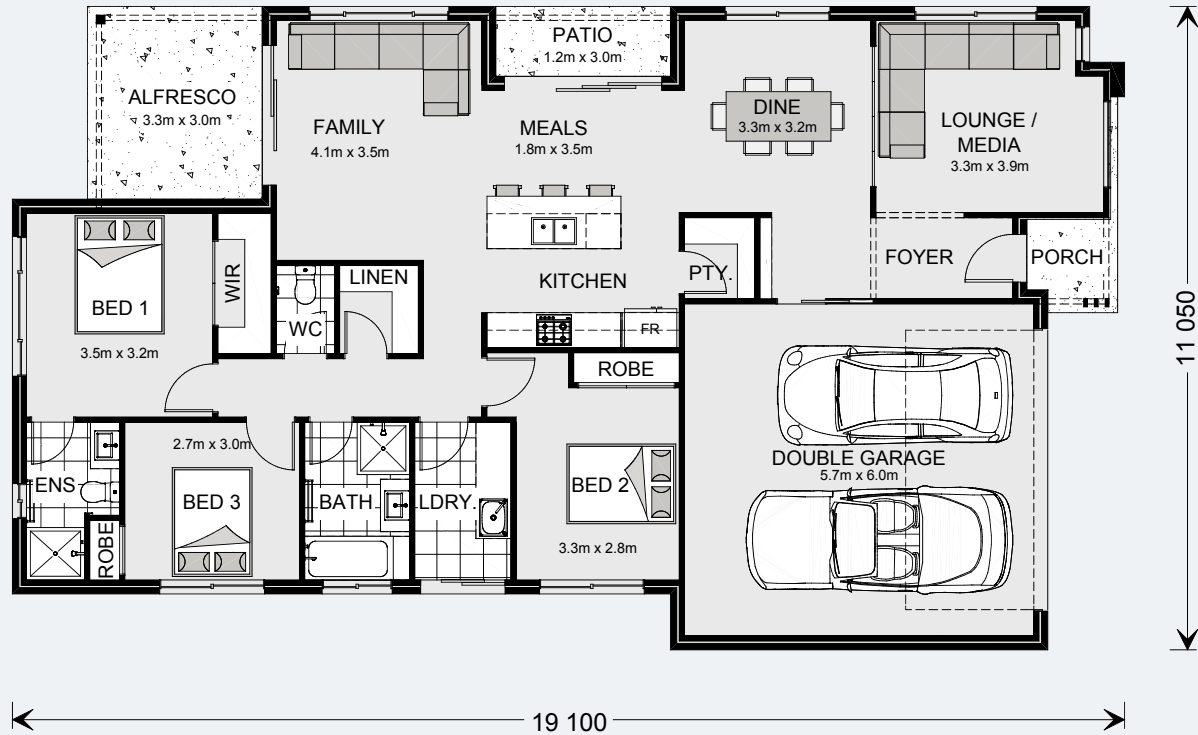

Oceanside 230

4 | 2.5 | 2

Floor Area

Living	173.1 m ²
Garage	37.4 m ²
Alfresco	12.4 m ²
Porch	3.1 m ²
Patio	4.0 m ²
Total	230.0 m²

230 Resort Floorplan

Images in this brochure may depict landscaping, fences and upgraded fixtures, features or finishes which are not included. For availability and pricing of these items please discuss with your new home consultant.

Oceanside 212

4 | 2.5 | 2

Floor Area

Living	158.7 m ²
Garage	37.4 m ²
Alfresco	9.3 m ²
Porch	2.7 m ²
Patio	4.0 m ²
Total	212.1 m²

212 Resort Floorplan

Images in this brochure may depict landscaping, fences and upgraded fixtures, features or finishes which are not included. For availability and pricing of these items please discuss with your new home consultant.

Oceanside 187

3 | 2 | 2

Floor Area

Living	133.7 m ²
Garage	37.4 m ²
Alfresco	9.9 m ²
Porch	2.7 m ²
Patio	3.6 m ²
Total	187.3 m²

187 Resort Floorplan

Images in this brochure may depict landscaping, fences and upgraded fixtures, features or finishes which are not included. For availability and pricing of these items please discuss with your new home consultant.