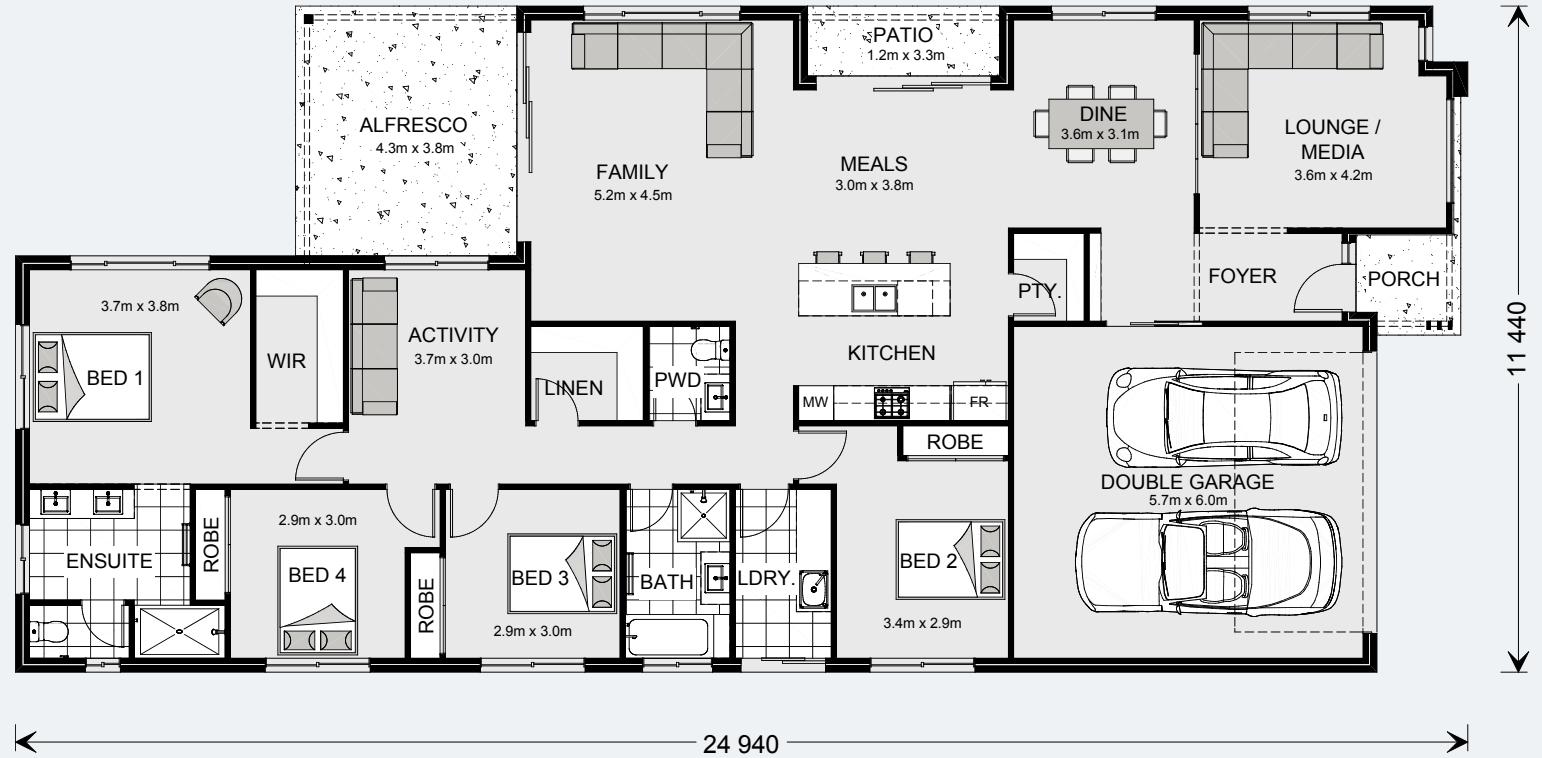

G.J. Gardner.
HOMES

Oceanside

Oceanside 255

4 | 2.5 | 2

Floor Area

Living	193.7 m ²
Garage	37.2 m ²
Alfresco	16.3 m ²
Porch	3.4 m ²
Patio	4.0 m ²
Total	254.6 m²

255 Resort Floorplan

Images in this brochure may depict landscaping, fences and upgraded fixtures, features or finishes which are not included. For availability and pricing of these items please discuss with your new home consultant.

Oceanside 230

4 | 2.5 | 2

Floor Area

Living	173.1 m ²
Garage	37.4 m ²
Alfresco	12.4 m ²
Porch	3.1 m ²
Patio	4.0 m ²
Total	230.0 m²

230 Resort Floorplan

Images in this brochure may depict landscaping, fences and upgraded fixtures, features or finishes which are not included. For availability and pricing of these items please discuss with your new home consultant.

Oceanside 212

4 | 2.5 | 2

Floor Area

Living	158.7 m ²
Garage	37.4 m ²
Alfresco	9.3 m ²
Porch	2.7 m ²
Patio	4.0 m ²
Total	212.1 m²

212 Resort Floorplan

Images in this brochure may depict landscaping, fences and upgraded fixtures, features or finishes which are not included. For availability and pricing of these items please discuss with your new home consultant.

Oceanside 187

3 | 2 | 2

Floor Area

Living	133.7 m ²
Garage	37.4 m ²
Alfresco	9.9 m ²
Porch	2.7 m ²
Patio	3.6 m ²
Total	187.3 m²

187 Resort Floorplan

Images in this brochure may depict landscaping, fences and upgraded fixtures, features or finishes which are not included. For availability and pricing of these items please discuss with your new home consultant.