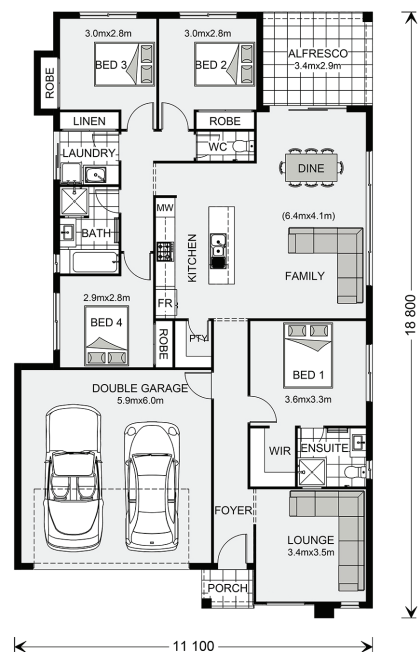

DISCLAIMER: Images and photographs may depict fixtures, finishes and features either not supplied by G.J. Gardner Homes or not included in any price stated. For detailed home pricing or to discuss our building time program please talk to a New Homes Consultant. QBCC: 1124158

Building Townsville.
Your trusted local.