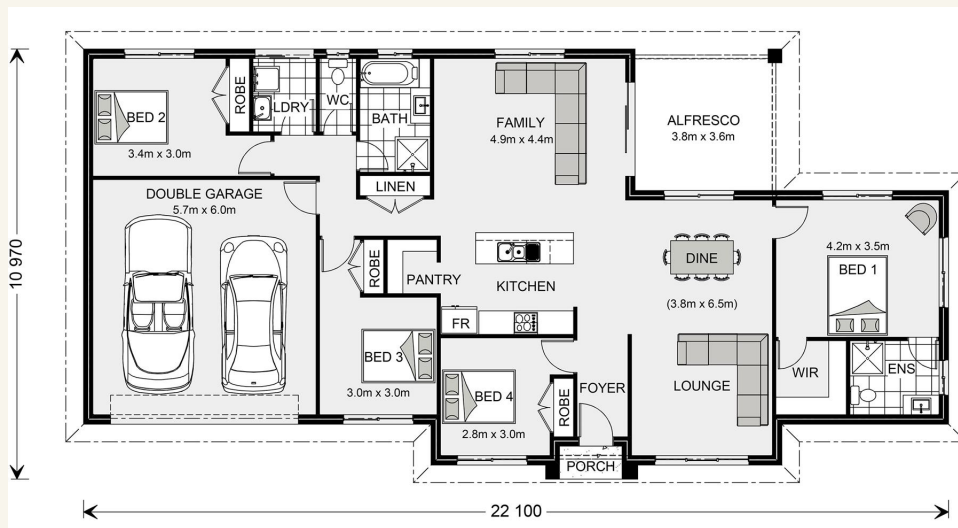

*Images and photographs may depict fixtures, finishes and features either not supplied by G.J. Gardner Homes or not included in any price stated. These items include furniture, swimming pools, pool decks, fences, landscaping - including planter boxes, retaining walls, water features, pergolas, screens and decorative landscaping items such as fencing and outdoor kitchens and barbeques. For detailed home pricing, please talk to a new homes consultant.

Welcome **home.**

G.J. Gardner. HOMES