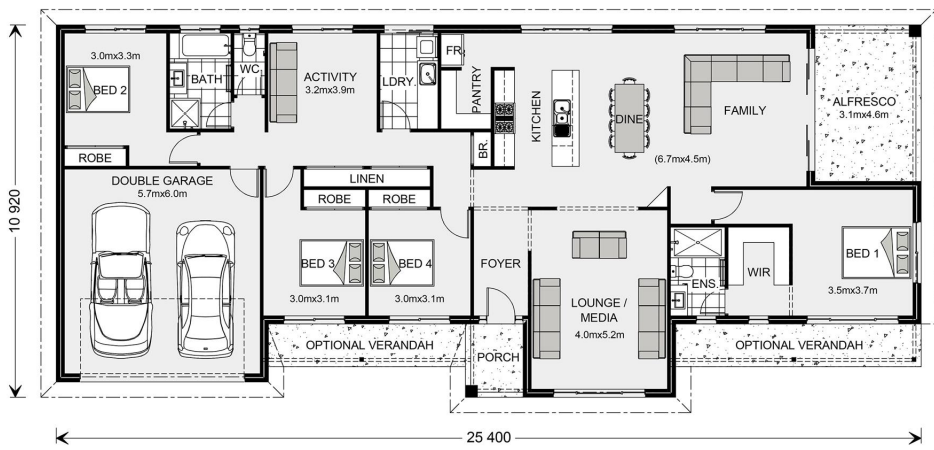

*Images and photographs may depict fixtures, finishes and features either not supplied by G.J. Gardner Homes or not included in any price stated. These items include furniture, swimming pools, pool decks, fences, landscaping - including planter boxes, retaining walls, water features, pergolas, screens and decorative landscaping items such as fencing and outdoor kitchens and barbecues. For detailed home pricing, please talk to a new homes consultant.

Welcome **home.**

G.J. Gardner. **HOMES**