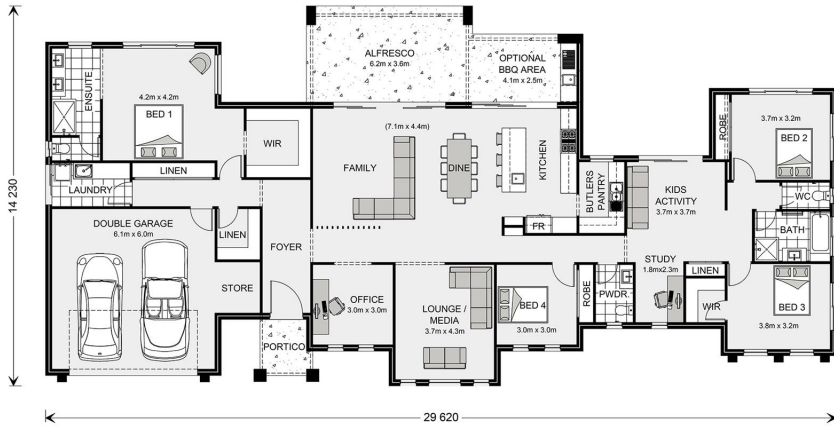

House and land package from $959,757*

Address: 1 Everton Place, Rosemount

Inclusions:

- +
- +
- +
- +
- +
- +

Rosedale 325 - Prestige Series

4 2 2

Give us a call or drop in for a chat today.

Office:

Sunshine Coast South
15 Nicklin Way, Minyama Qld 4575
QBCC: 1121765

Leah LYNN

New Home Consultant

Call: 0423 164 411

Email: leah.lynn@gjgardner.com.au

Call: 07 5478 4144

Email: sunshinecoast@gjgardner.com.au

Or visit gjgardner.com.au

*Images and photographs may depict fixtures, finishes and features either not supplied by G.J. Gardner Homes or not included in any price stated. These items include furniture, swimming pools, pool decks, fences, landscaping - including planter boxes, retaining walls, water features, pergolas, screens and decorative landscaping items such as fencing and outdoor kitchens and barbeques. For detailed home pricing, please talk to a new homes consultant.

Welcome **home.**

G.J. Gardner. HOMES