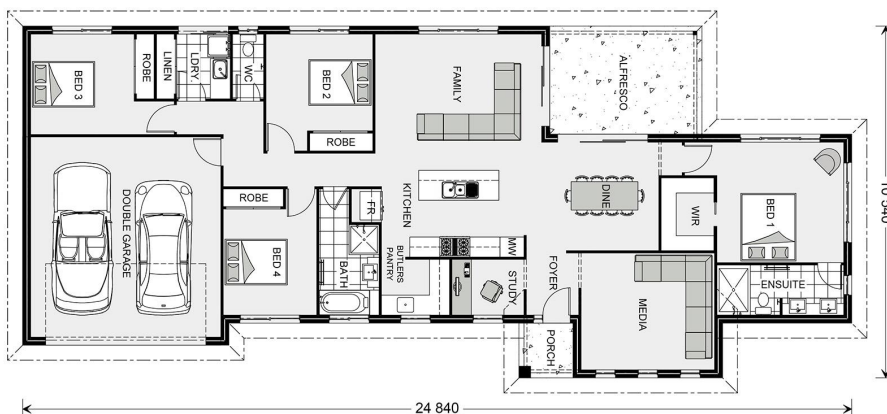

*Images and photographs may depict fixtures, finishes and features either not supplied by G.J. Gardner Homes or not included in any price stated. These items include furniture, swimming pools, pool decks, fences, landscaping - including planter boxes, retaining walls, water features, pergolas, screens and decorative landscaping items such as fencing and outdoor kitchens and barbeques. For detailed home pricing, please talk to a new homes consultant.

Welcome **home.**

G.J. Gardner. HOMES