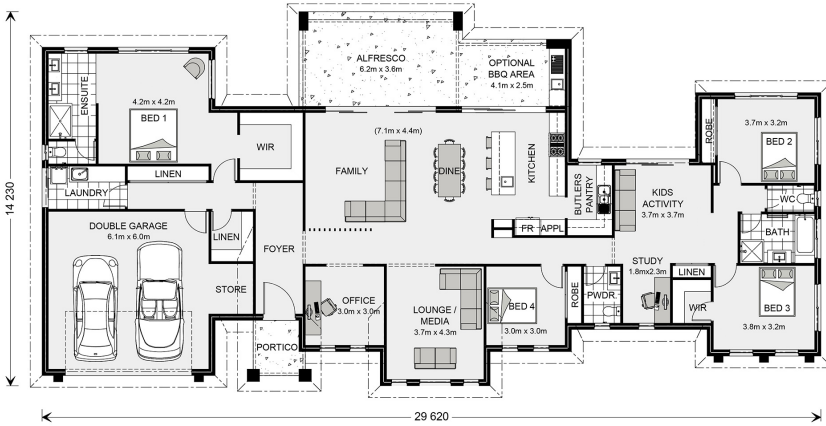

House and land package from $999,676*

Address: 3, 84 Taylors Road, Tanawha

Inclusions:

- +
- +
- +
- +
- +
- +

Rosedale 325 - Prestige Series

4 2 2

Give us a call or drop in for a chat today.

Office:

Sunshine Coast South
15 Nicklin Way, Minyama Qld 4575
QBCC: 1121765

Leah LYNN

New Home Consultant

Call: 0423 164 411

Email: leah.lynn@gjgardner.com.au

Call: 07 5478 4144

Email: sunshinecoast@gjgardner.com.au

Or visit gjgardner.com.au

*Images and photographs may depict fixtures, finishes and features either not supplied by G.J. Gardner Homes or not included in any price stated. These items include furniture, swimming pools, pool decks, fences, landscaping - including planter boxes, retaining walls, water features, pergolas, screens and decorative landscaping items such as fencing and outdoor kitchens and barbecues. For detailed home pricing, please talk to a new homes consultant.

Welcome **home.**

G.J. Gardner. HOMES