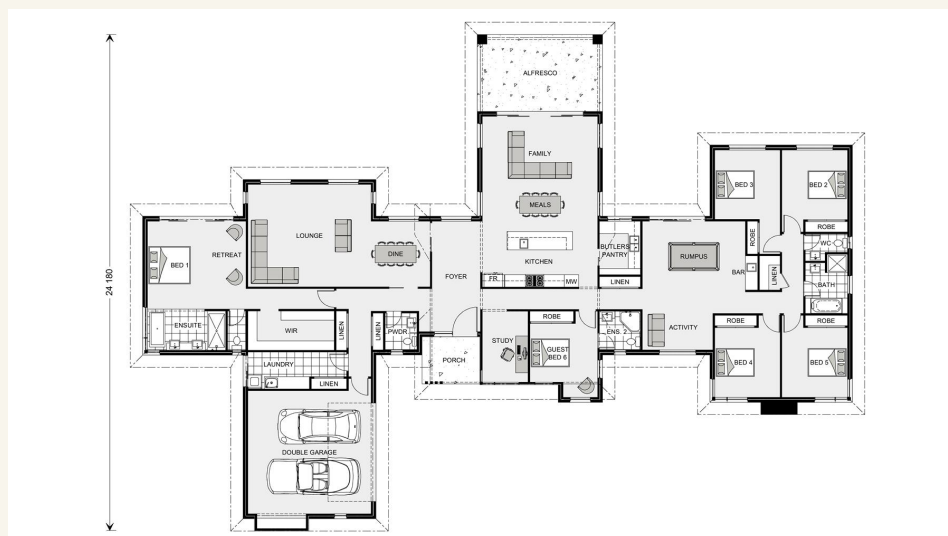

*Images and photographs may depict fixtures, finishes and features either not supplied by G.J. Gardner Homes or not included in any price stated. These items include furniture, swimming pools, pool decks, fences, landscaping - including planter boxes, retaining walls, water features, pergolas, screens and decorative landscaping items such as fencing and outdoor kitchens and barbecues. For detailed home pricing, please talk to a new homes consultant.

Welcome **home.**

G.J. Gardner. HOMES