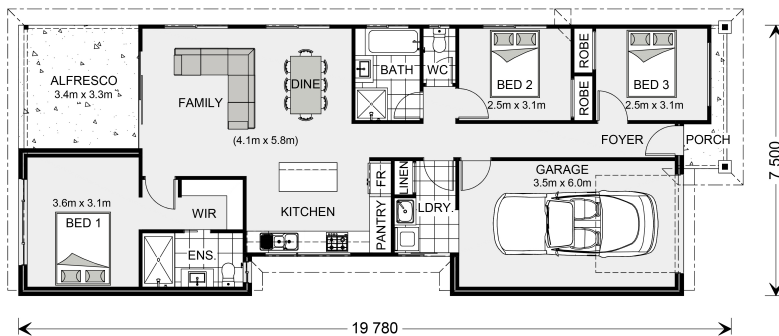

*Images and photographs may depict fixtures, finishes and features either not supplied by G.J. Gardner Homes or not included in any price stated. These items include furniture, swimming pools, pool decks, fences, landscaping - including planter boxes, retaining walls, water features, pergolas, screens and decorative landscaping items such as fencing and outdoor kitchens and barbeques. For detailed home pricing, please talk to a new homes consultant.

Welcome **home.**

G.J. Gardner. **HOMES**