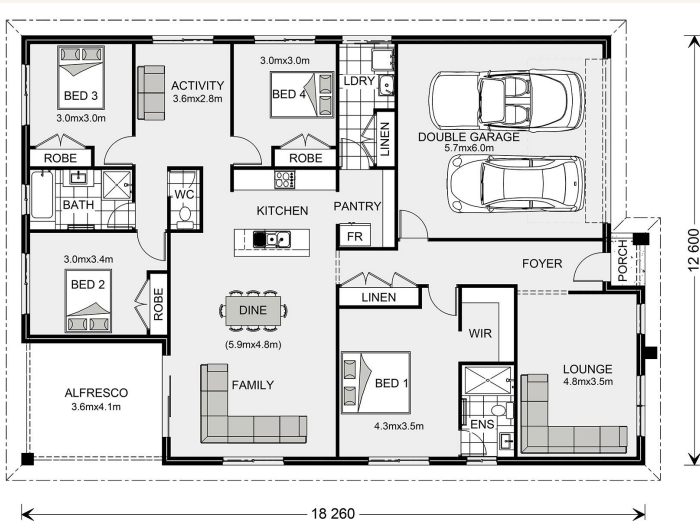

*Images and photographs may depict fixtures, finishes and features either not supplied by G.J. Gardner Homes or not included in any price stated. These items include furniture, swimming pools, pool decks, fences, landscaping - including planter boxes, retaining walls, water features, pergolas, screens and decorative landscaping items such as fencing and outdoor kitchens and barbeques. For detailed home pricing, please talk to a new homes consultant.

Welcome **home.**

G.J. Gardner. HOMES