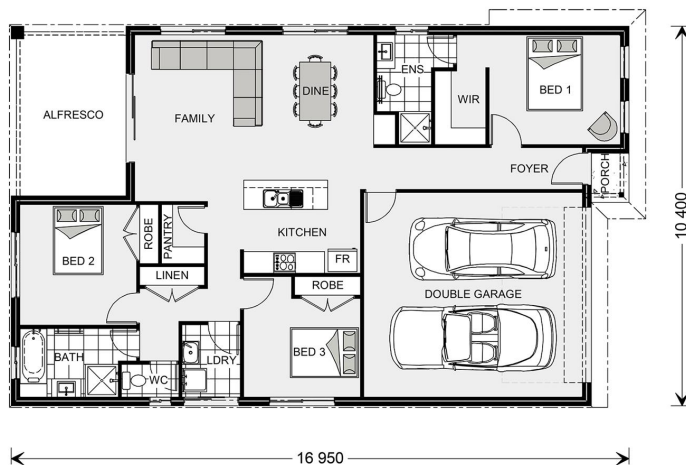

*Images and photographs may depict fixtures, finishes and features either not supplied by G.J. Gardner Homes or not included in any price stated. These items include furniture, swimming pools, pool decks, fences, landscaping - including planter boxes, retaining walls, water features, pergolas, screens and decorative landscaping items such as fencing and outdoor kitchens and barbeques. For detailed home pricing, please talk to a new homes consultant.

Welcome **home.**

G.J. Gardner. **HOMES**