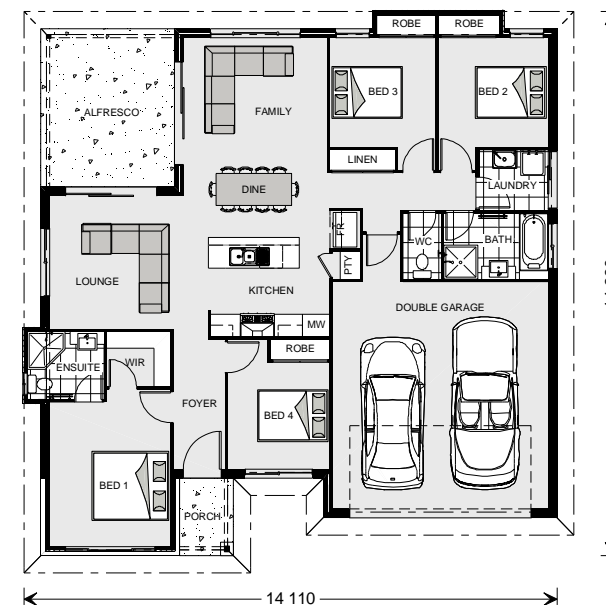

Element Series

Wide Bay 230 Resort Facade

Wide Bay 230 Beach Facade

Wide Bay 230 Classic Facade

Wide Bay 230 Traditional Facade

Wide Bay 230 Executive Facade

Wide Bay 230 Urban Facade

<h2>WIDE BAY</h2> <p>"Element"</p> <p>Copyright© Archiman Pty Ltd exclusive To G.J. Gardner Concept plans only, final working drawings may vary</p>	CONCEPT	FLOOR AREAS		ARTISTS IMPRESSION	<h1>G.J. Gardner.</h1> <p>HOMES</p>
	DATE: 15/07/16	230 209 199 181			

Element Series

Wide bay 230

Wide Bay 199

Wide Bay 209

Wide Bay 181

WIDE BAY "Element"

Copyright© Archiman Pty Ltd exclusive To G.J. Gardner
Concept plans only, final working drawings may vary

CONCEPT

DATE:
15/07/16

FLOOR AREAS

230
209
199
181

FLOOR PLANS

G.J. Gardner.
HOMES