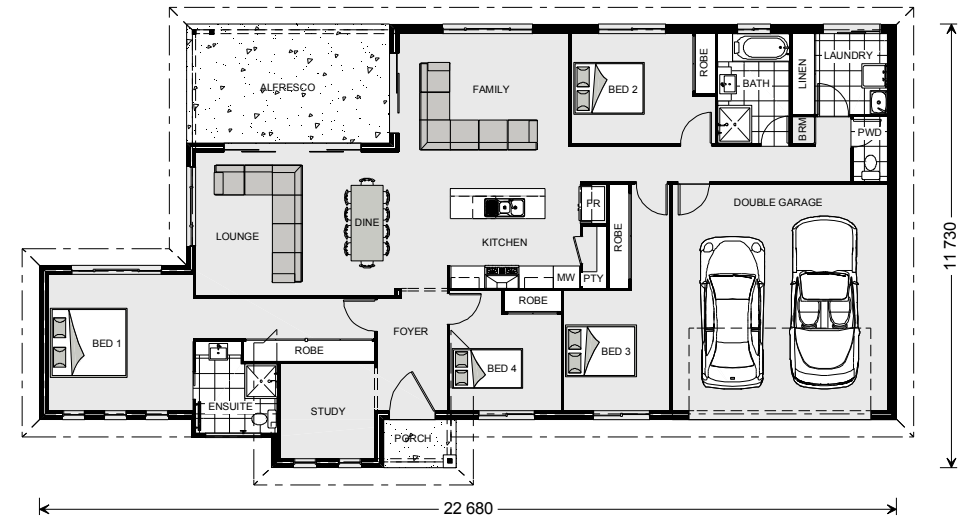

# Element Series

Bangalow 254 Resort Facade

Bangalow 254 Urban Facade

Bangalow 254 Colonial Facade

Bangalow 254 Classic Facade

<b>BANGALOW</b> "Estate"	CONCEPT	SIZES		ARTISTS IMPRESSION	<b>G.J. Gardner.</b> HOMES
Copyright© Archiman Pty Ltd exclusive To G.J. Gardner Concept plans only, final working drawings may vary	DATE: 19/08/16	254 220			

# Element Series

Bangalow 254

Bangalow 220

<b>BANGALOW</b> "Estate" <small>Copyright© Archiman Pty Ltd exclusive To G.J. Gardner                      Concept plans only, final working drawings may vary</small>	CONCEPT	SIZES	FLOOR PLANS	<b>G.J. Gardner.</b> <small>HOMES</small>
	DATE: 19/08/16	254 220		