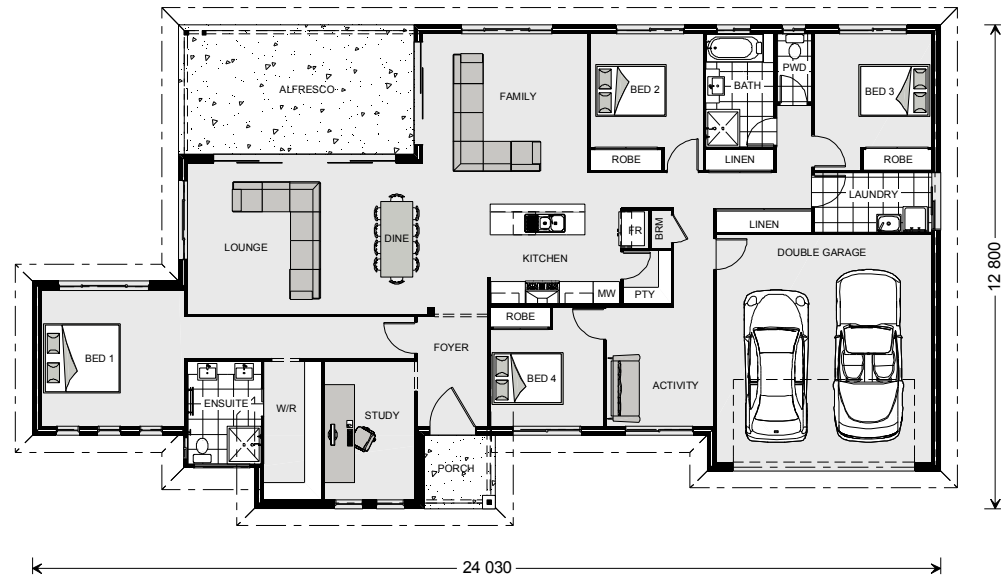

# Element Series

Bangalow 254 Resort Facade

Bangalow 254 Urban Facade

Bangalow 254 Colonial Facade

Bangalow 254 Classic Facade

<b>BANGALOW</b> "Estate"	CONCEPT	SIZES		ARTISTS IMPRESSION	<b>G.J. Gardner.</b> HOMES
Copyright© Archiman Pty Ltd exclusive To G.J. Gardner Concept plans only, final working drawings may vary	DATE: 19/08/16	254 220			

# Element Series

Bangalow 254

Bangalow 220

<b>BANGALOW</b> "Estate" <small>Copyright© Archiman Pty Ltd exclusive To G.J. Gardner                      Concept plans only, final working drawings may vary</small>	CONCEPT	SIZES	FLOOR PLANS	<b>G.J. Gardner.</b> <small>HOMES</small>
	DATE: 19/08/16	254 220		