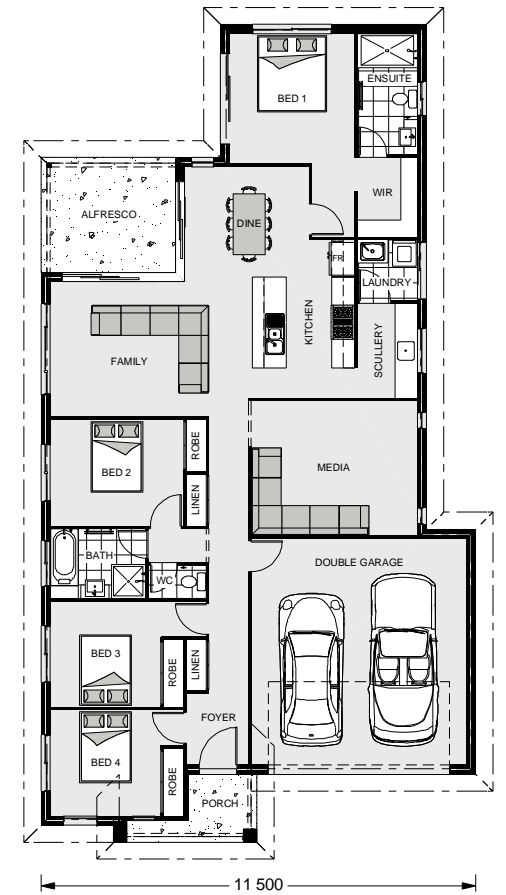

Element Series

Edgewater 241 Resort Facade

Edgewater 241 Executive Facade

Edgewater 241 Urban Facade

Edgewater 241 Traditional Facade

Edgewater 241 Beach Facade

Edgewater 241 Classic Facade

EDGEWATER "Element"

Copyright© Archiman Pty Ltd exclusive To G.J. Gardner
Concept plans only, final working drawings may vary

CONCEPT

DATE:
19/07/16

FLOOR AREAS

241
219
203
186

ARTISTS IMPRESSION

G.J. Gardner.
HOMES

Element Series

Edgewater 241

Edgewater 219

Edgewater 203

Edgewater 186

EDGEWATER "Element"

Copyright© Archiman Pty Ltd exclusive To G.J. Gardner
Concept plans only, final working drawings may vary

CONCEPT

DATE:
19/07/16