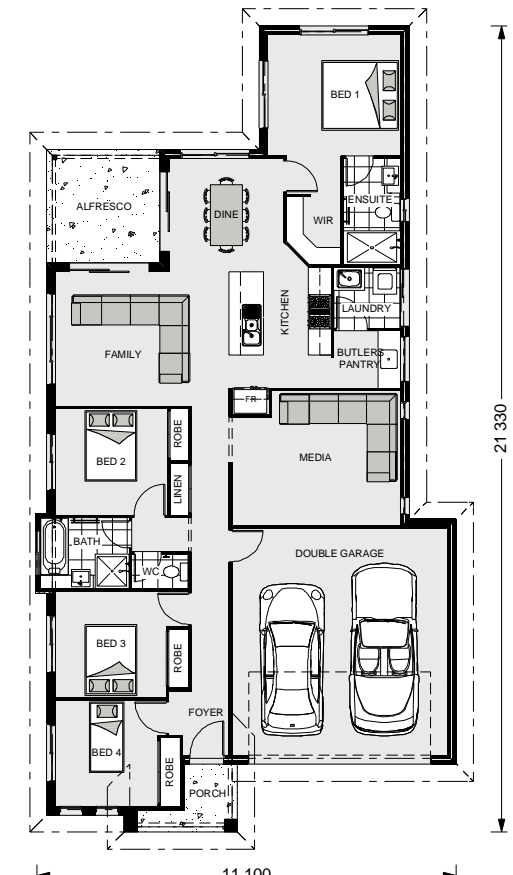

Element Series

Edgewater 241 Resort Facade

Edgewater 241 Executive Facade

Edgewater 241 Urban Facade

Edgewater 241 Traditional Facade

Edgewater 241 Beach Facade

Edgewater 241 Classic Facade

EDGEWATER "Element"

Copyright© Archiman Pty Ltd exclusive To G.J. Gardner
Concept plans only, final working drawings may vary

CONCEPT

DATE:
19/07/16

FLOOR AREAS

241
219
203
186

ARTISTS IMPRESSION

G.J. Gardner.
HOMES

Element Series

Edgewater 241

Edgewater 219

Edgewater 203

Edgewater 186

EDGEWATER "Element"

Copyright© Archiman Pty Ltd exclusive To G.J. Gardner
Concept plans only, final working drawings may vary

CONCEPT

DATE:
19/07/16

FLOOR AREAS

241
219
203
186

FLOOR PLANS

G.J. Gardner.
HOMES