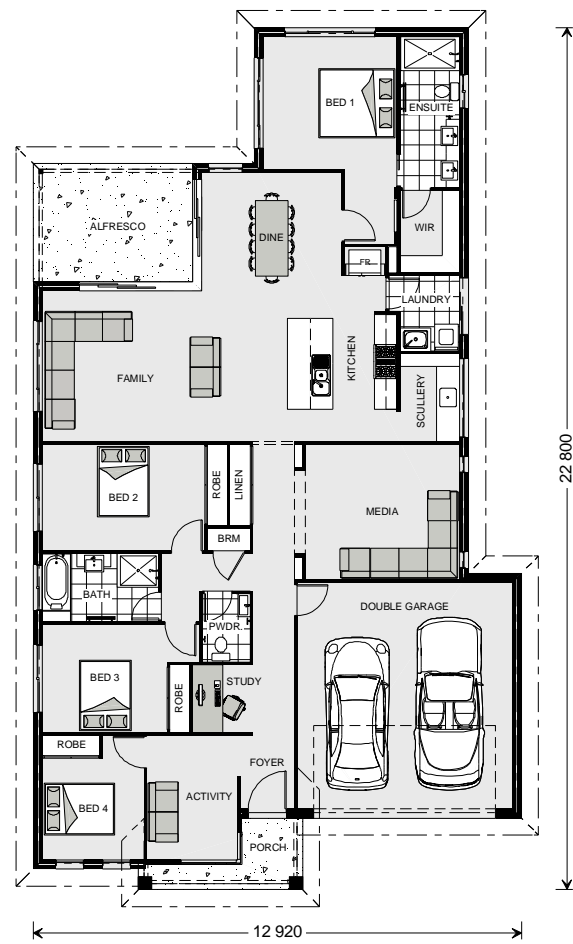

Element Series

Edgewater 241 Resort Facade

Edgewater 241 Executive Facade

Edgewater 241 Urban Facade

Edgewater 241 Traditional Facade

Edgewater 241 Beach Facade

Edgewater 241 Classic Facade

EDGEWATER "Element"

Copyright© Archiman Pty Ltd exclusive To G.J. Gardner
Concept plans only, final working drawings may vary

CONCEPT

DATE:
19/07/16

FLOOR AREAS

241
219
203
186

ARTISTS IMPRESSION

G.J. Gardner.
HOMES

Element Series

Edgewater 241

Edgewater 219

Edgewater 203

Edgewater 186

EDGEWATER "Element"

Copyright© Archiman Pty Ltd exclusive To G.J. Gardner
Concept plans only, final working drawings may vary

CONCEPT

DATE:
19/07/16

FLOOR AREAS

241
219
203
186

FLOOR PLANS

G.J. Gardner.
HOMES