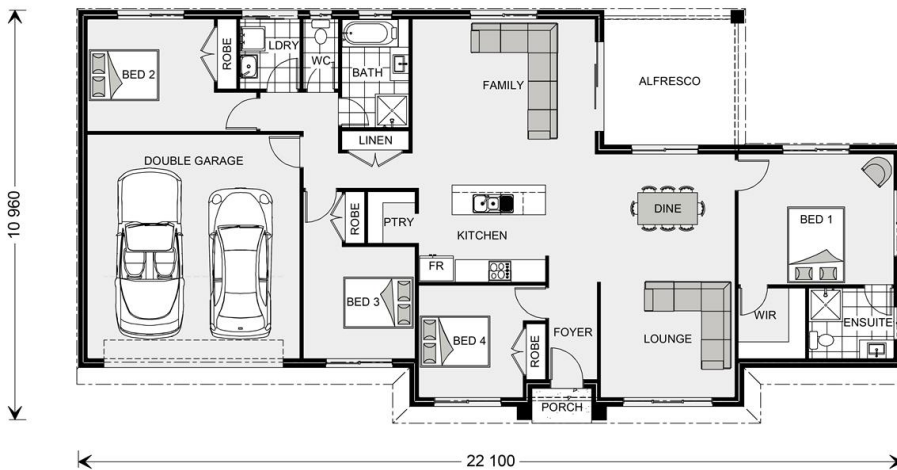

*Images and photographs may depict fixtures, finishes and features either not supplied by G.J. Gardner Homes or not included in any price stated. These items include furniture, swimming pools, pool decks, fences, landscaping - including planter boxes, retaining walls, water features, pergolas, screens and decorative landscaping items such as fencing and outdoor kitchens and barbeques. For detailed home pricing, please talk to a new homes consultant.

Welcome **home.**

G.J. Gardner. **HOMES**