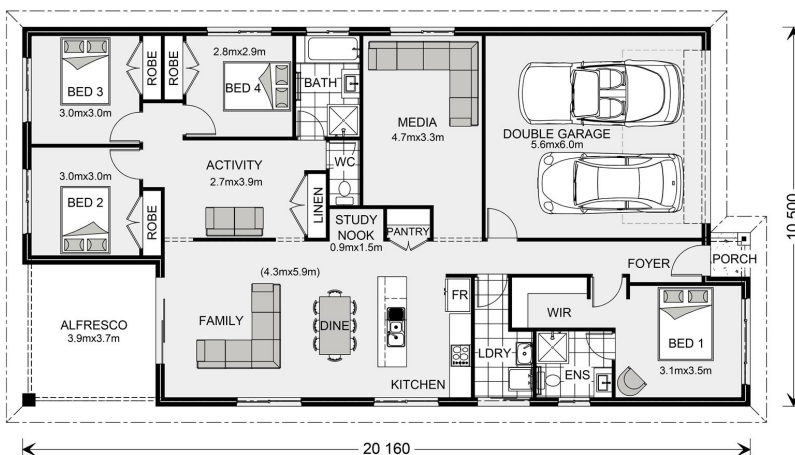

*Images and photographs may depict fixtures, finishes and features either not supplied by G.J. Gardner Homes or not included in any price stated. These items include furniture, swimming pools, pool decks, fences, landscaping - including planter boxes, retaining walls, water features, pergolas, screens and decorative landscaping items such as fencing and outdoor kitchens and barbeques. For detailed home pricing, please talk to a new homes consultant.

Welcome **home.**

G.J. Gardner. HOMES