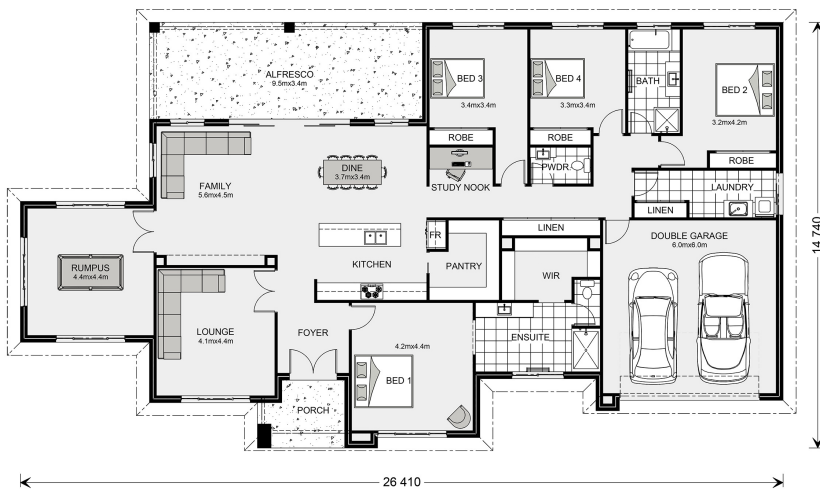

*Images and photographs may depict fixtures, finishes and features either not supplied by G.J. Gardner Homes or not included in any price stated. These items include furniture, swimming pools, pool decks, fences, landscaping - including planter boxes, retaining walls, water features, pergolas, screens and decorative landscaping items such as fencing and outdoor kitchens and barbeques. For detailed home pricing, please talk to a new homes consultant.

Welcome **home.**

G.J. Gardner. HOMES